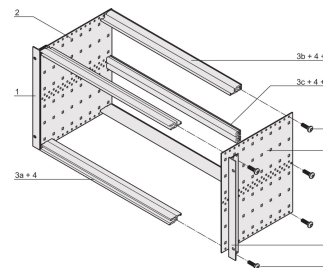

EuropacPRO 19" Subrack Kit for Backplane, Retrofit Shielding, 6 U, 415 mm

KATALOGNUMMER

24563-435

Non-shielded subrack for backplane mounting.

CERTIFICERINGER

FUNKTIONER

Subrack with side panel type F ("flexible"), front 19" bracket included, depth-adjustable 19" bracket sold separately (not included in items delivered)

Rear horizontal rail for backplane mounting with insulation strip

Aluminum construction

IP 20, in accordance with IEC 60529

Modifications such as cutouts, different finishes or dimensions available

Supplied as space-saving flat-pack

Horizontal rail type "light"

Internal and external dimensions in accordance with: IEC 60297-3-100, -101, IEEE 1101.1

PRODUKTEGENSKABER

Rack Height: 6U

Dybde: 415mm

Pakke mængde: 1

For Mounting: Backplane

Board Depth: 160mm; 220mm; 280mm; 340mm

Gasket Type: Stainless Steel EMC (retrofittable)

Håndtag inkluderet: No

Mounting: Rack

Complies With: IEC 60297-3-103

EMC Shielding: No

Finish: Anodized; Passivated

Materiale: Aluminium

Product Type: Subrack/Chassis