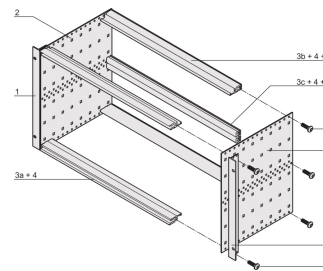

EuropacPRO 19" Subrack Kit for Backplane, Retrofit Shielding, 6 U, 295 mm

KATALOGNUMMER

24563-433

Non-shielded subrack for backplane mounting.

CERTIFICERINGER

FUNKTIONER

Subrack with side panel type F ("flexible"), front 19" bracket included, depth-adjustable 19" bracket sold separately (not included in items delivered)

Rear horizontal rail for backplane mounting with insulation strip

Aluminum construction

IP 20, in accordance with IEC 60529

Modifications such as cutouts, different finishes or dimensions available