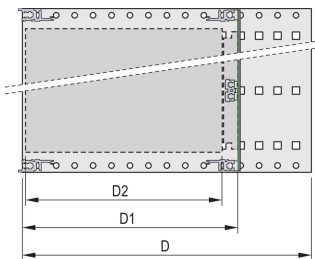

EuropacPRO 19" Subrack Kit for Backplane, Retrofit Shielding, 6 U, 295 mm

KATALOGNUMMER

24563-433

Non-shielded subrack for backplane mounting.

CERTIFICERINGER

FUNKTIONER

Subrack with side panel type F ("flexible"), front 19" bracket included, depth-adjustable 19" bracket sold separately (not included in items delivered)

Rear horizontal rail for backplane mounting with insulation strip

Aluminum construction

IP 20, in accordance with IEC 60529

Modifications such as cutouts, different finishes or dimensions available