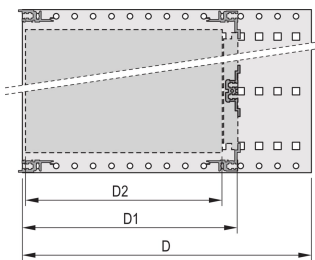

EuropacPRO 19" Subrack Kit for DIN Connector, Retrofit Shielding, 3 U, 235 mm

KATALOGNUMMER

24563-192

Non-shielded subrack for Din Connector mounting EN 60603-2 (DIN 41612).

CERTIFICERINGER

FUNKTIONER

Subrack with side panel type F ("flexible"), front 19" bracket included, depth-adjustable 19" bracket sold separately (not included in items delivered)

Aluminum construction

IP 20, in accordance with IEC 60529

Internal and external dimensions in accordance with: IEC 60297-3-100, -101, IEEE 1101.1

Rear horizontal rails for connector mounting (IEC 60603-2 / DIN 41612)

Modifications such as cutouts, different finishes or dimensions available

Supplied as space-saving flat-pack

Horizontal rail type "light"

PRODUKTEGENSKABER

Rack Height: 3U

Dybde: 235mm

Pakke mængde: 1

For Mounting: DIN Connector

Board Depth: 160mm; 220mm

Gasket Type: Stainless Steel EMC (retrofittable)

Håndtag inkluderet: No

Mounting: Rack

Complies With: IEC 60297-3-103

EMC Shielding: No

Finish: Anodized; Passivated

Materiale: Aluminium