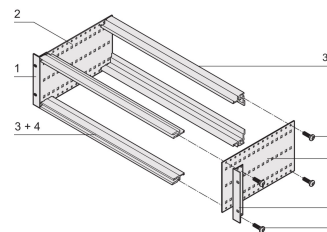

EuropacPRO 19" Subrack Kit for DIN Connector, Retrofit Shielding, 3 U, 235 mm

KATALOGNUMMER

24563-192

Non-shielded subrack for Din Connector mounting EN 60603-2 (DIN 41612).

CERTIFICERINGER

FUNKTIONER

Subrack with side panel type F ("flexible"), front 19" bracket included, depth-adjustable 19" bracket sold separately (not included in items delivered)

Modifications such as cutouts, different finishes or dimensions available

Supplied as space-saving flat-pack

Horizontal rail type "light"

PRODUKTEGENSKABER

Rack Height: 3U

Dybde: 235mm

Pakke mængde: 1

For Mounting: DIN Connector

Board Depth: 160mm; 220mm

Gasket Type: Stainless Steel EMC (retrofittable)

Håndtag inkluderet: No

Mounting: Rack

Complies With: IEC 60297-3-103

EMC Shielding: No

Finish: Anodized; Passivated

Materiale: Aluminium