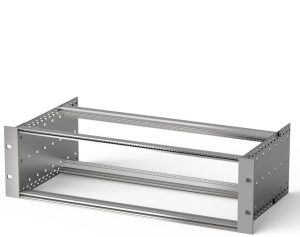

EuropacPRO 19" Subrack Kit for DIN Connector, Retrofit Shielding, 3 U, 235 mm

KATALOGNUMMER

24563-192

Non-shielded subrack for Din Connector mounting EN 60603-2 (DIN 41612).

CERTIFICERINGER

FUNKTIONER

Subrack with side panel type F ("flexible"), front 19" bracket included, depth-adjustable 19" bracket sold separately (not included in items delivered)

Modifications such as cutouts, different finishes or dimensions available

Supplied as space-saving flat-pack

Horizontal rail type "light"

PRODUKTEGENSKABER

Rack Height: 3U

Dybde: 235mm

Pakke mængde: 1

For Mounting: DIN Connector

Board Depth: 160mm; 220mm

Gasket Type: Stainless Steel EMC (retrofittable)

Håndtag inkluderet: No

Mounting: Rack

Complies With: IEC 60297-3-103

EMC Shielding: No

Finish: Anodized; Passivated

Materiale: Aluminium