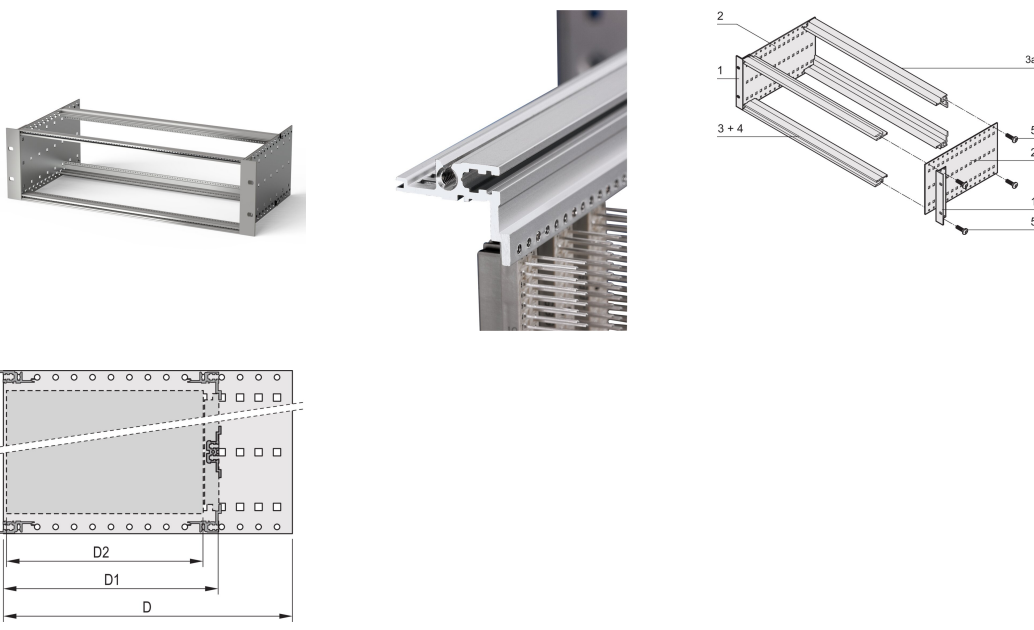

# EuropacPRO 19" Subrack Kit for DIN Connector, Retrofit Shielding, 3 U, 175 mm

## KATALOGNUMMER

**24563-191**

Non-shielded subrack for Din Connector mounting EN 60603-2 (DIN 41612).

## FUNKTIONER

Subrack with side panel type F ("flexible"), front 19" bracket included, depth-adjustable 19" bracket sold separately (not included in items delivered)

Aluminum construction

IP 20, in accordance with IEC 60529

## PRODUKTEGENSKABER

---

Rack Height: 3U

Dybde: 175mm

Pakke mængde: 1

For Mounting: DIN Connector

Board Depth: 160mm

Gasket Type: Stainless Steel EMC (retrofittable)