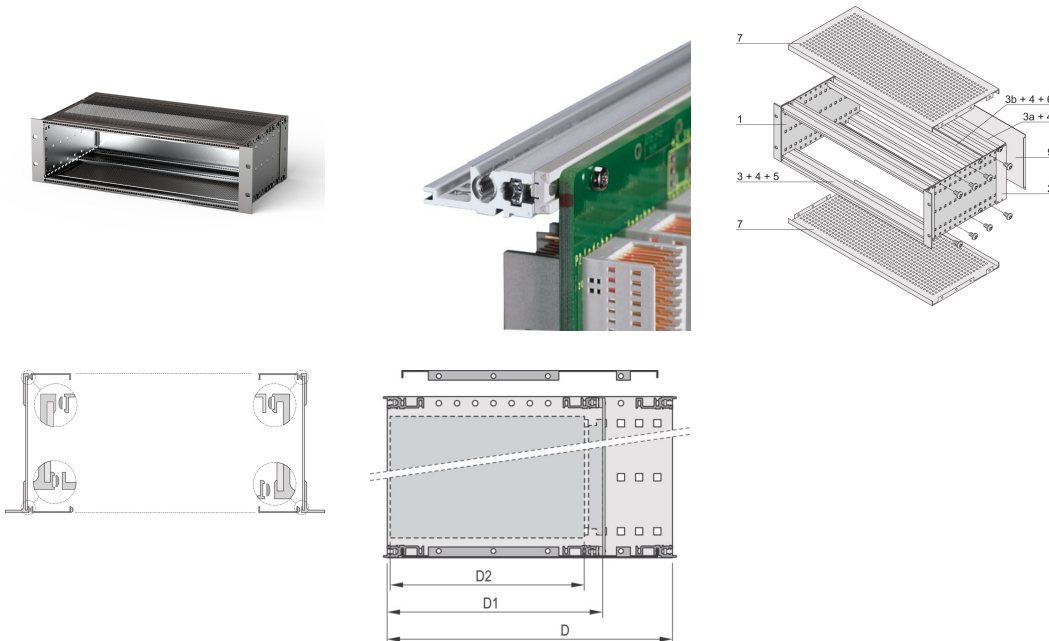

EuropacPRO 19" Subrack Kit for Backplane, Heavy, Shielded, 3 U, 295 mm

KATALOGNUMMER

24563-173

EMC Shielded subrack for backplane mounting, heavy version with tox welded side panels.

CERTIFICERINGER

FUNKTIONER

Subrack with side panel type H ("Heavy"), 19" bracket is firmly fixed to side panel (tox-cold welded)

Modifications such as cutouts, different finishes or dimensions available

Supplied as space-saving flat-pack

Aluminum construction

Horizontal rail type "Heavy"

Rear horizontal rail for backplane mounting with insulation strip

EMC of approximately 40 dB at 1 GHz, 30 dB at 2 GHz, assuming that the front is covered with shielded front panels, testing in accordance with VG 95373 part 15

Internal and external dimensions in accordance with: IEC 60297-3-100, -101, IEEE 1101.1

Shock and vibration tested to the German "Bahn" standards BN 411002, BN 411003

IP 20, in accordance with IEC 60529