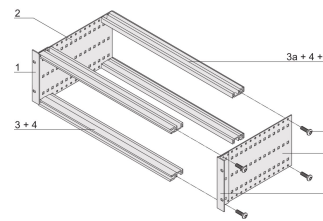

EuropacPRO 19" Subrack Kit for Backplane, Heavy, Retrofit Shielding, 3 U, 235 mm

KATALOGNUMMER

24563-162

Rear horizontal rail for backplane mounting with insulation strip

CERTIFICERINGER

FUNKTIONER

Horizontal rail type "Heavy"

Board Depth: 160mm; 220mm

Gasket Type: Textile EMC

Shock and Vibration Tolerance: 5g (force)

Håndtag inkluderet: No

Mounting: Rack

Complies With: IEC 60297-3-103

EMC Shielding: No

Finish: Anodized; Passivated