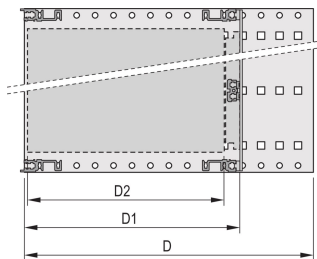

EuropacPRO 19" Subrack Kit for Backplane, Heavy, Retrofit Shielding, 3 U, 235 mm

KATALOGNUMMER

24563-162

Rear horizontal rail for backplane mounting with insulation strip

CERTIFICERINGER

FUNKTIONER

Horizontal rail type "Heavy"

Shock and Vibration resistance up to 5 g

IP 20, in accordance with IEC 60529

Shock and vibration tested to the German "Bahn" standards BN 411002, BN 411003

Internal and external dimensions in accordance with: IEC 60297-3-100, -101, IEEE 1101.1