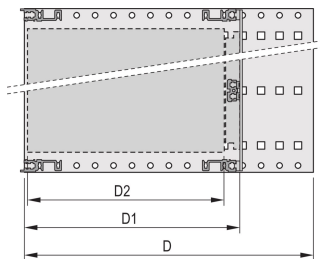

EuropacPRO 19" Subrack Kit for Backplane, Heavy, Retrofit Shielding, 3 U, 175 mm

KATALOGNUMMER

24563-161

Rear horizontal rail for backplane mounting with insulation strip

CERTIFICERINGER

FUNKTIONER

Horizontal rail type "Heavy"

Shock and Vibration resistance up to 5 g

IP 20, in accordance with IEC 60529

Shock and vibration tested to the German "Bahn" standards BN 411002, BN 411003

Internal and external dimensions in accordance with: IEC 60297-3-100, -101, IEEE 1101.1