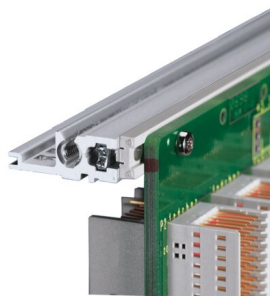

EuropacPRO 19" Subrack Kit for Backplane, Heavy, Retrofit Shielding, 3 U, 175 mm

KATALOGNUMMER

24563-161

Rear horizontal rail for backplane mounting with insulation strip

CERTIFICERINGER

FUNKTIONER

Horizontal rail type "Heavy"

Shock and Vibration resistance up to 5 g

IP 20, in accordance with IEC 60529

Shock and vibration tested to the German "Bahn" standards BN 411002, BN 411003

Internal and external dimensions in accordance with: IEC 60297-3-100, -101, IEEE 1101.1

Board Depth: 160mm

Gasket Type: Textile EMC

Shock and Vibration Tolerance: 5g (force)

Håndtag inkluderet: No

Mounting: Rack

Complies With: IEC 60297-3-103

EMC Shielding: No

Finish: Anodized; Passivated