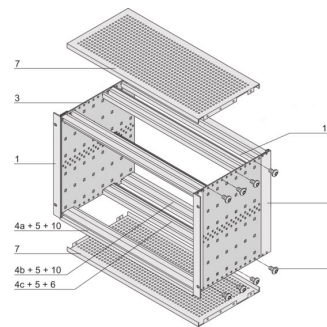

EuropacPRO 19" Subrack Kit for Backplane, Shielded, CompactPCI, 3 U, 235 mm

KATALOGNUMMER

24563-152

EMC Shielded subrack for backplane mounting, for CPCI application.

CERTIFICERINGER

FUNKTIONER

Subrack with side panel type F ("flexible") for CompactPCI plug-in units with high insertion and withdrawal forces

Aluminum construction

Rear horizontal rail for backplane mounting with insulation strip

Internal and external dimensions in accordance with: IEC 60297-3-100, -101, -102, -103, -104, IEEE 1101.1, IEEE 1101.10/11