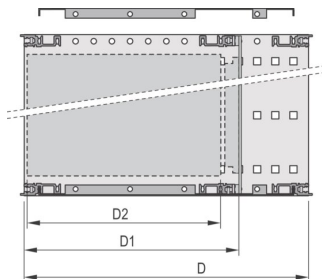

EuropacPRO 19" Subrack Kit for Backplane, Shielded, CompactPCI, 3 U, 235 mm

KATALOGNUMMER

24563-152

EMC Shielded subrack for backplane mounting, for CPCI application.

CERTIFICERINGER

FUNKTIONER

Subrack with side panel type F ("flexible") for CompactPCI plug-in units with high insertion and withdrawal forces

Aluminum construction

Rear horizontal rail for backplane mounting with insulation strip

Internal and external dimensions in accordance with: IEC 60297-3-100, -101, -102, -103, -104, IEEE 1101.1, IEEE 1101.10/11