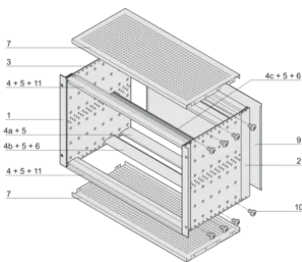

IP 20, in accordance with IEC 60529

Aluminum construction

Internal and external dimensions in accordance with: IEC 60297-3-100, -101, IEEE 1101.1

Rear horizontal rail for backplane mounting with insulation strip

Horizontal rail type "light"

PRODUKTEGENSKABER

Rack Height: 3U

Dybde (D): 235mm

Pakke mængde: 1

For Mounting: Backplane

Board Depth: 160mm; 220mm

Gasket Type: Textile EMC

Håndtag inkluderet: No

Mounting: Rack

Complies With: IEC 60297-3-103

EMC Shielding: Yes

Finish: Anodized; Passivated

Materiale: Aluminium

Product Type: Subrack/Chassis

Rack Width: 84HP

Static Load: 11kg

Net Weight: 2.63kg

YDERLIGERE PRODUKTOPLYSNINGER

Individual configuration: broad range of variants in height, width and depth; guide rails for a wide variety of applications; interior options; accessories and mounting material.

DIAGRAMS