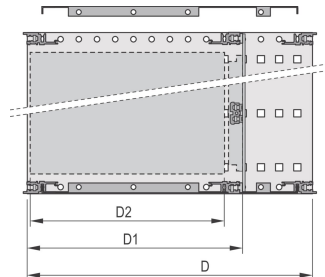

EuropacPRO 19" Subrack Kit for Backplane, Shielded, 3 U, 235 mm

KATALOGNUMMER

24563-142

EMC Shielded subrack for backplane mounting, rear side covered by a rear panel.

CERTIFICERINGER

FUNKTIONER

Subrack with side panel type F ("flexible"), front 19" bracket included, depth-adjustable 19" bracket sold separately (not included in items delivered)

Supplied as space-saving flat-pack

Modifications such as cutouts, different finishes or dimensions available

EMC of approximately 40 dB at 1 GHz, 30 dB at 2 GHz, assuming that the front is covered with shielded front panels, testing in accordance with VG 95373 part 15

IP 20, in accordance with IEC 60529

Aluminum construction

Internal and external dimensions in accordance with: IEC 60297-3-100, -101, IEEE 1101.1

Rear horizontal rail for backplane mounting with insulation strip