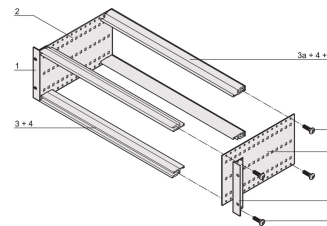

EuropacPRO 19" Subrack Kit for Backplane, Retrofit Shielding, 3 U, 235 mm

KATALOGNUMMER

24563-132

Non-shielded subrack for backplane mounting.

CERTIFICERINGER

FUNKTIONER

Subrack with side panel type F ("flexible"), front 19" bracket included, depth-adjustable 19" bracket sold separately (not included in items delivered)

Rear horizontal rail for backplane mounting with insulation strip

Aluminum construction

IP 20, in accordance with IEC 60529

Modifications such as cutouts, different finishes or dimensions available

Supplied as space-saving flat-pack

Horizontal rail type "light"

Internal and external dimensions in accordance with: IEC 60297-3-100, -101, IEEE 1101.1

PRODUKTEGENSKABER

Rack Height: 3U

Dybde: 235mm

Pakke mængde: 1

For Mounting: Backplane

Board Depth: 160mm; 220mm