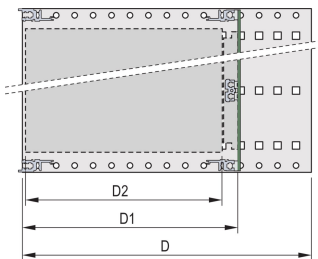

EuropacPRO 19" Subrack Kit for Backplane, Retrofit Shielding, 3 U, 235 mm

KATALOGNUMMER

24563-132

Non-shielded subrack for backplane mounting.

CERTIFICERINGER

FUNKTIONER

Subrack with side panel type F ("flexible"), front 19" bracket included, depth-adjustable 19" bracket sold separately (not included in items delivered)

Rear horizontal rail for backplane mounting with insulation strip

Aluminum construction

IP 20, in accordance with IEC 60529

Modifications such as cutouts, different finishes or dimensions available