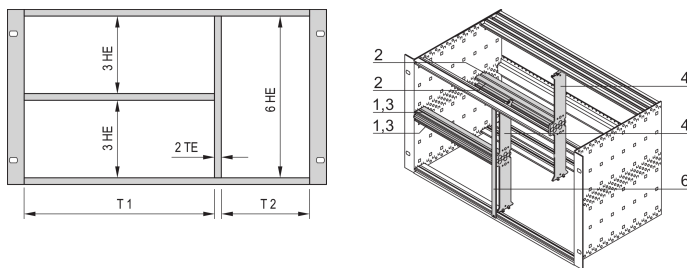

# Combined Mounting Kit for Chassis, 84:0 HP

## KATALOGNUMMER

**24562-484**

The combined mounting enable the option to split a 6 U high subrack or case in 2 x 3 U and 6 U sections. Different versions are available.

## FUNKTIONER

Designed to accept Euroboards (100 mm high) and double Euroboards (233.35 mm high)

Subdivision of the 6 U assembly area into: 2 x 3 U, 1 x 6 U