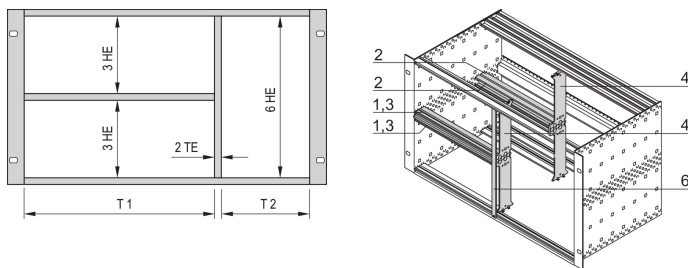

Combined Mounting Kit for Chassis, 63:19 HP

KATALOGNUMMER

24562-463

The combined mounting enable the option to split a 6 U high subrack or case in 2 x 3 U and 6 U sections. Different versions are available.

CERTIFICERINGER

FUNKTIONER

Designed to accept Euroboards (100 mm high) and double Euroboards (233.35 mm high)

Subdivision of the 6 U assembly area into: 2 x 3 U, 1 x 6 U

PRODUKTEGENSKABER

Pakke mængde: 1

Rack Width 1: 63HP

Rack Width 2: 19HP

Materiale: Aluminium; Zinc Alloy

Produktfamilie: EuropacPRO

Product Type: Mounting Kit

Rack Height: 6U

Type: Combined

Works With: Subracks

YDERLIGERE PRODUKTOPLYSNINGER