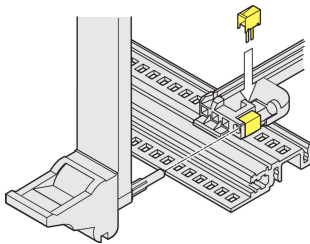

# Guide Rail With Coding IEEE ESD Clip, Alignment Pin

## KATALOGNUMMER

**24560-256**

ESD clip can be plugged into the keying/coding block of the guide rail with coding. Provides a conductive contact between the alignment pin of the inserter/extractor handle (IEL or IET) and the horizontal rail.

## FUNKTIONER

Mounts in the bottom and top horizontal rail

For alignment pin to IEEE; can be plugged into the guide rails with coding and into the keying/coding block; provides conductive contact between the guide pin of the inserter/extractor handle (IEL or IET) and the horizontal rail