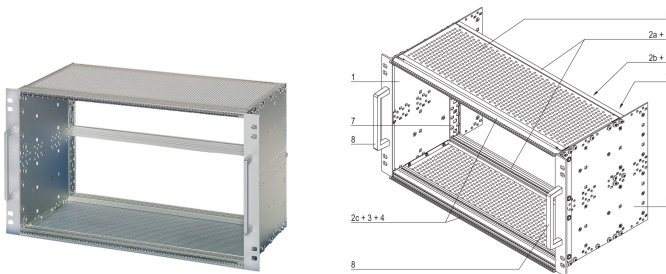

# EuropacPRO 19" Subrack Kit for Railway, Shielded, EN 50155, CompactPCI, 6 U, 84 HP, 235 mm

## KATALOGNUMMER

**21500-082**

Subrack for Railway applications, conform to EN50155 standard, for Compact PCI applications.

## FUNKTIONER

Shock and vibration tested to EN 50155, part 12.2.11

The 19" bracket is firmly fixed to the side panel (tox-cold welded) and is especially suited for high mechanical stresses (vibration resistance)

The double 19" screwing position adds to additionally safety (NFF standard)

IP 20, in accordance with IEC 60529

EMC of approximately 40 dB at 1 GHz, 30 dB at 2 GHz, assuming that the front is covered with shielded front panels, testing in accordance with VG 95373 part 15