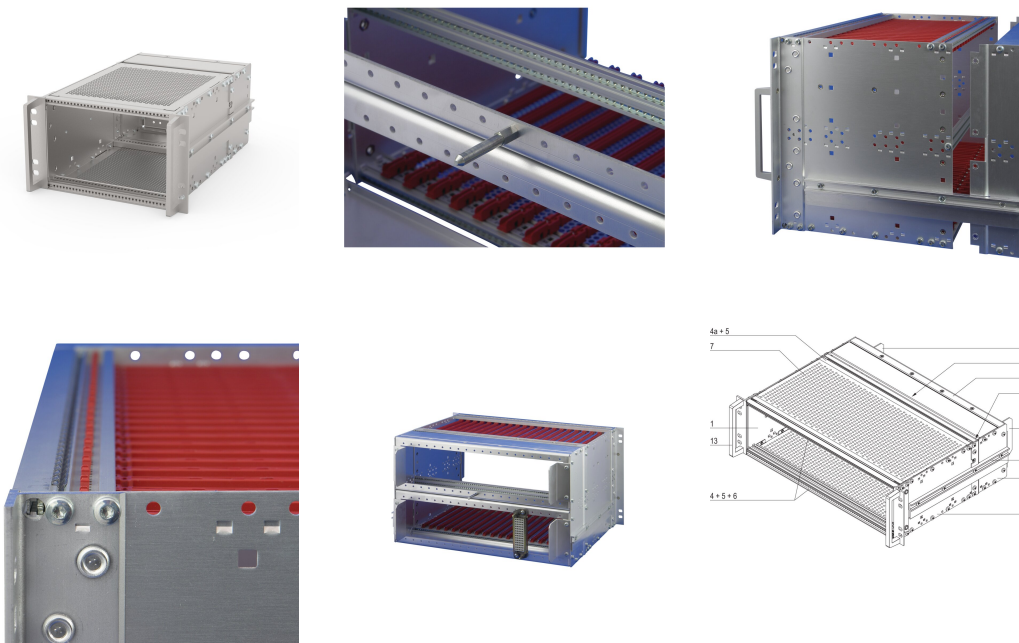

EuropacPRO 19" Subrack Kit for Railway, Shielded, SNCF, 3 U, 36 HP, 320 mm

KATALOGNUMMER

21500-068

Subrack for Railway applications, conform to SNCF Standard.

CERTIFICERINGER

FUNKTIONER

SNCF listed, EuropacPRO-fer, tested to NF F 61-005 and NF F 60-002

The 19" bracket is firmly fixed to the side panel (tox-cold welded) and is especially suited for high mechanical stresses (vibration resistance)

Lateral support bars to NFF standard facilitate insertion of subrack into the (cabinet) frame. The double 19" screwing position adds to additionally safety (NFF standard)

Modifications such as cutouts, different finishes or dimensions available

Supplied as space-saving flat-pack

PRODUKTEGENSKABER

Rack Height: 3U

Rack Width: 36HP

Pakke mængde: 1

For Mounting: Backplane

Board Depth: 220mm

Gasket Type: Textile EMC

Shock and Vibration Tolerance: 5g (force)

Håndtag inkluderet: Yes

Mounting: Rack

Complies With: IEC 60297-3-103; SNCF NFF 61005; SNCF NFF 60002

Dybde: 320mm

EMC Shielding: Yes

Finish: Anodized; Passivated