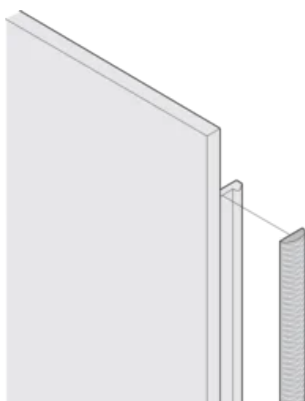

Product Type: Shielding Kit

Works With: Subracks; Cases; Front Panels

Gross Weight: 0.101kg

YDERLIGERE PRODUKTOPLYSNINGER

EMC gaskets (textile) are required for shielding the front panels.

DIAGRAMS

ADVARSEL

nVent-produkter skal kun installeres og anvendes som angivet i nVents produktvejledninger og træningsmaterialer. Vejledninger er tilgængelige på www.nvent.com og hos din nVent kundeservicerepræsentant. Forkert installation, misbrug, fejlanvendelse eller anden undladelse af fuldt ud at følge nVents instruktioner og advarsler kan medføre funktionsfejl, materielle skader, alvorlige personskader eller død og/eller ugyldiggøre din garanti.

North America

All locations
+1.763.422.2661
Chat with us:
nvent.com/schroff

Europe

Straubenhardt, Germany
+49.7082.794.0
Betschdorf, France
+33.3.88.90.64.90
Warsaw, Poland
+48.22.209.98.35
Assago, Italy
+39.02.932.7141
Chat with us:
nvent.com/schroff

Asia

Shanghai, China
+86.21.2412.6943
Qingdao, China
+86.532.8771.6101
Singapore
+65.6768.5800
Shin-Yokohama, Japan
+81.45.476.0271
Chat with us:
nvent.com/schroff

Middle East & India

Dubai, United Arab Emirates
+971.4.378.1700
Bangalore, India
+91.80.6715.2001
Istanbul, Turkey
+90.216.250.7374
Chat with us:
nvent.com/schroff

Vores kraftfulde portefølje af mærker:

CADDY ERICO HOFFMAN ILSCO SCHROFF TRACHTE