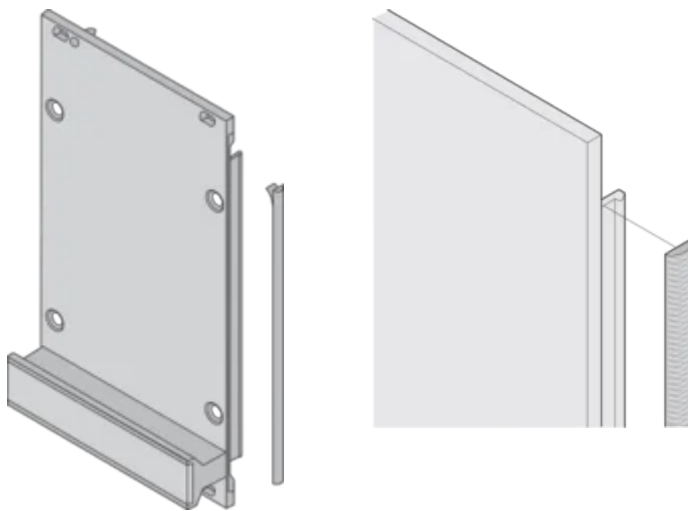

Højde (H): 52mm

Materiale: Thermoplastik Halogenfri

Produktfamilie: EuropacPRO; RatiopacPRO; RatiopacPRO AIR; PropacPRO; Frame Type Plug-In Unit

Product Type: Shielding Kit

Bredde (W): 3.8mm

Works With: Subracks; Cases; Front Panels

Flammability Rating: UL® 94V-0

Gross Weight: 0.047kg

YDERLIGERE PRODUKTOPLYSNINGER

EMC gaskets (textile) are required for shielding the front panels.

DIAGRAMS

ADVARSEL

---

nVent-produkter skal kun installeres og anvendes som angivet i nVents produktvejledninger og træningsmaterialer. Vejledninger er tilgængelige på www.nvent.com og hos din nVent kundeservicerepræsentant. Forkert installation, misbrug, fejlanvendelse eller anden undladelse af fuldt ud at følge nVents instruktioner og advarsler kan medføre funktionsfejl, materielle skader, alvorlige personskader eller død og/eller ugyldiggøre din garanti.