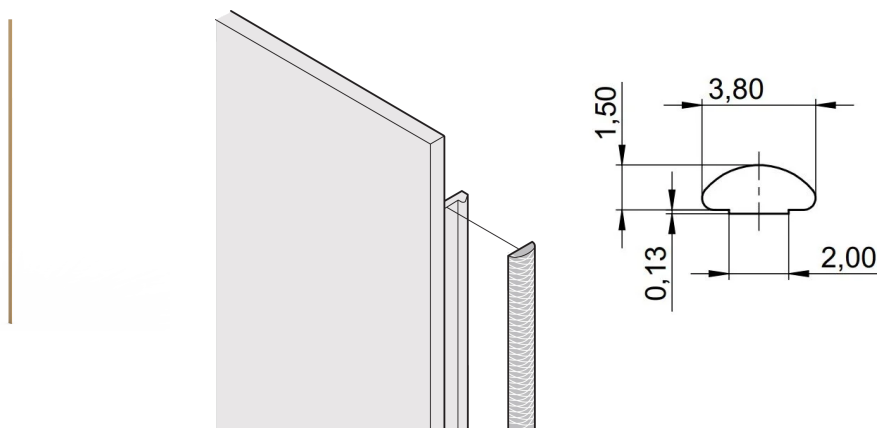

Front Panel EMC Textile Shielding Kit, -40... +70°C, 6 U; 100 pieces

KATALOGNUMMER

21101-856

The textile EMC gaskets are inserted into a slot on the right hand side of the U-shaped front panels. The gaskets are glued to the front panel.

CERTIFICERINGER

FUNKTIONER

Textile EMC gasket is affixed laterally on the front panel or in the groove of the right-hand profile as appropriate.

Profile seal is bonded onto the contact surface of the 19" bracket or of the rear angle and sets up the conductive connection to the U-shaped front panels