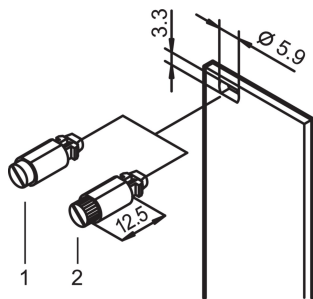

Quarter-Turn Fastener With Slotted Head, Black; 100 pieces

KATALOGNUMMER

21101-848

1/4 rotary lock with defined stop.

CERTIFICERINGER

FUNKTIONER

1/4 rotary lock with defined stop

Identification of locking position due to slot position

Højde: 6mm

Materiale: Stål; Zinc Alloy; Thermoplastic

Product Type: Hardware Kit

Bredde: 7mm

Works With: Front Panels

Fastener Type: Slotted Head

Net Weight: 0.1kg

YDERLIGERE PRODUKTOPLYSNINGER