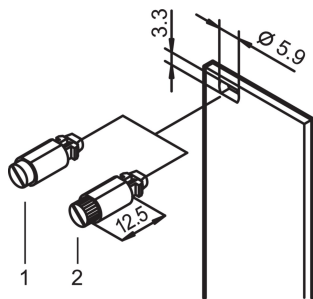

Quarter-Turn Fastener, Slotted Head, Grey; 100 pieces

KATALOGNUMMER

21101-847

1/4 rotary lock with defined stop.

CERTIFICERINGER

FUNKTIONER

1/4 rotary lock with defined stop

Identification of locking position due to slot position

Højde: 6mm

Materiale: Stål; Zinc Alloy; Thermoplastic

Product Type: Hardware Kit

Bredde: 7mm

Works With: Front Panels

Fastener Type: Slotted Head

Net Weight: 0.1kg

YDERLIGERE PRODUKTOPLYSNINGER