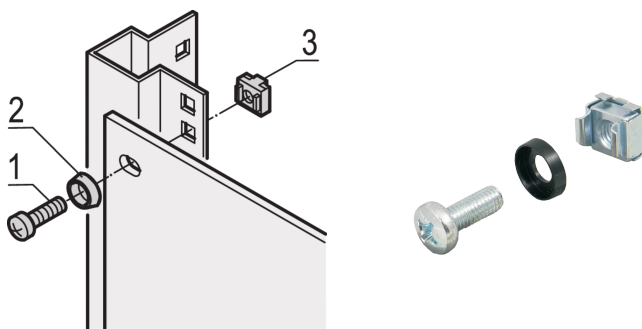

19" Assembly Kit M6, Screw, Washer, Nut; 100 pieces

KATALOGNUMMER

21101-810

For standard grounding use a grounding nut and washer on at least one attachment point.

When 19" assembly kit is used with conductive 19" panel mount, grounding cage nuts are not needed.

CERTIFICERINGER

FUNKTIONER

Assembly kits for assembly of 19" components into a cabinet

For mounting of front panels, distribution fields or other components on the frame, slide mounts or depth members with square cut-outs

PRODUKTEGENSKABER

Pakke mængde: 100

Thread Size: M6

Finish: Forzinket Stål

Materiale: Stål; ABS

Produktfamilie: RatiopacPRO; RatiopacPRO AIR; CompacPRO; PropacPRO; Comptec; Inpac; MultipacPRO; Varistar CP; Novastar; Eurorack; Outdoor