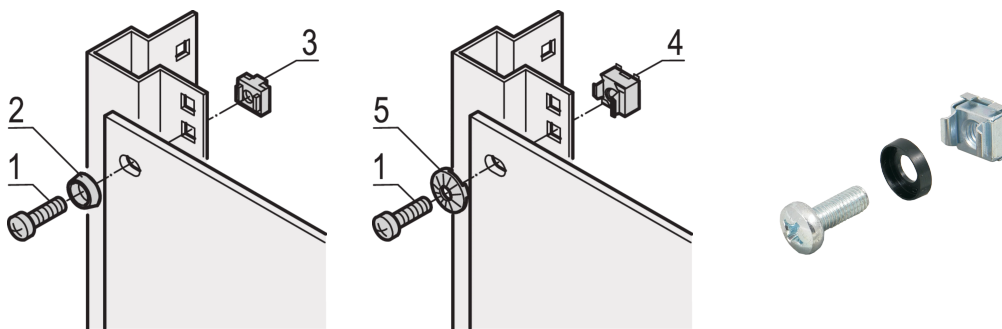

19" Assembly Kit M6, Screw, Washer, Nut; 50 pieces

KATALOGNUMMER

21101-809

For standard grounding use a grounding nut and washer on at least one attachment point.

When 19" assembly kit is used with conductive 19" panel mount, grounding cage nuts are not needed.

CERTIFICERINGER

FUNKTIONER

Assembly kits for assembly of 19" components into a cabinet

For mounting of front panels, distribution fields or other components on the frame, slide mounts or depth members with square cut-outs

PRODUKTEGENSKABER

Pakke mængde: 50

Thread Size: M6

Finish: Forzinket Stål

Materiale: Stål; ABS

Produktfamilie: RatiopacPRO; RatiopacPRO AIR; CompacPRO; PropacPRO; Comptec; Inpac; MultipacPRO; Varistar CP; Novastar; Eurorack; Outdoor