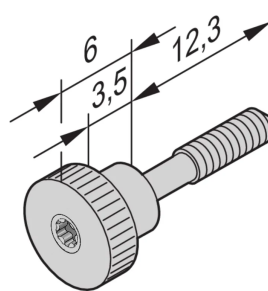

Collar Screw, Knurled Head Short, M2.5 x 12.3 mm, Torx 8, Brass Nickel Plated; 100 pieces

KATALOGNUMMER

21101-749

CERTIFICERINGER

FUNKTIONER

Collar Screw, Knurled Head Short Version

PRODUKTEGENSKABER

Length: 12.3mm

Materiale: Brass, Lead Free

Finish: Nickel Plated

Pakke mængde: 100

Thread Size: M2.5

Dybde: 18.3mm

Højde: 8mm

Product Type: Screw

Type: Screw