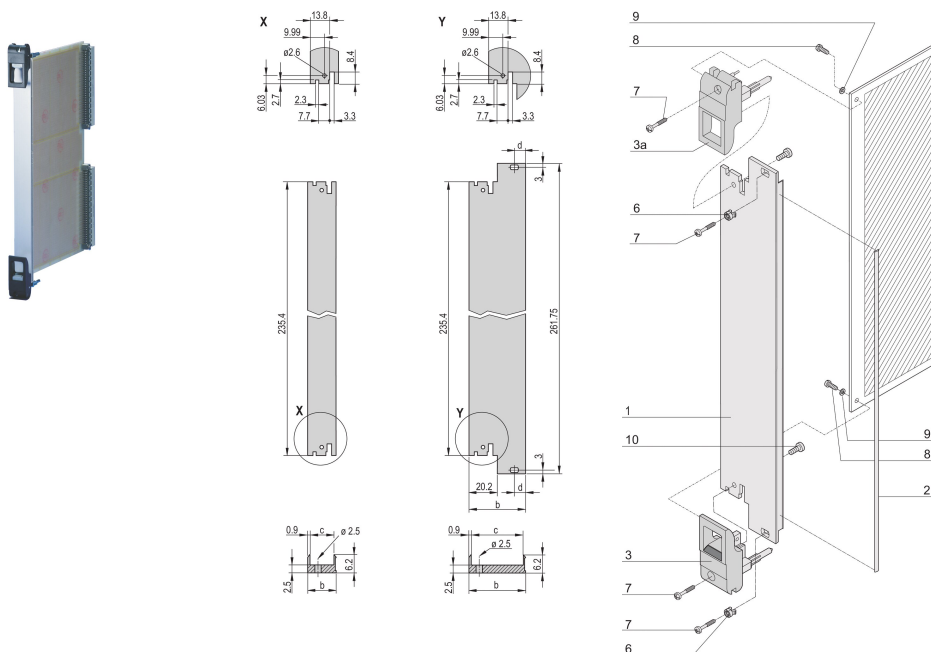

## KATALOGNUMMER

**20848-768**

Plug-in unit, with IET inserter/extractor black handle, 3 U, front assembly. The U-shaped front panel enable shielding with a textile gasket.

## FUNKTIONER

U-shaped front panel for textile gasket

Suitable for insertion and extraction forces up to 700 N (per pair)

Enable the installation of a microswitch

Enable the installation of coding pegs in accordance with IEC 60297-3-103/ IEEE 1101.10

Type: Front Panel with Handle (PIU)

Bredde: 60.6mm

Net Weight: 0.021kg