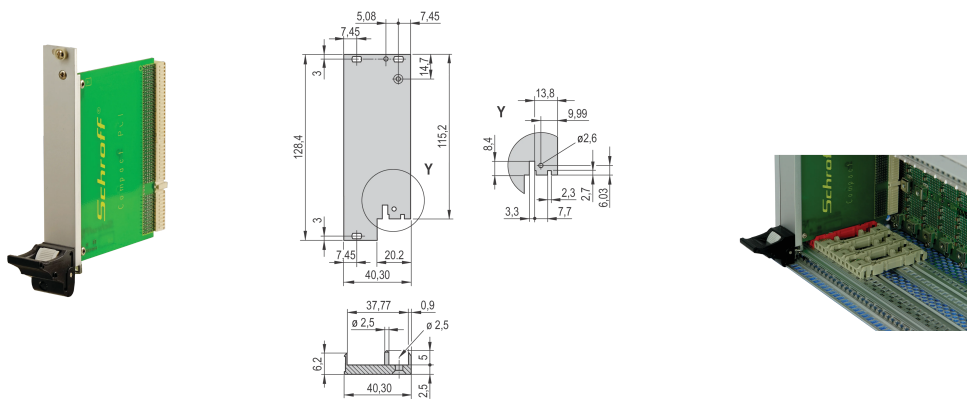

Plug-In Unit Kit With IEL Handle for Rear I/O, Shielded, Black, 3 U, 8 HP

KATALOGNUMMER

20848-752

Plug-in unit, with IEL inserter/extractor black handle, 3 U, rear I / O assembly. The U-shaped front panel enable shielding with a textile gasket.

CERTIFICERINGER

FUNKTIONER

U-shaped front panel for textile gasket

Suitable for insertion and extraction forces up to 700 N (per pair)

Enable the installation of a microswitch

Enable the installation of coding pegs in accordance with IEC 60297-3-103/ IEEE 1101.10

PRODUKTEGENSKABER

Rack Width: 8HP

Pakke mængde: 1

Håndtagstype: IEL

Mounting: Screw-on Rear IO

Gasket Type: Textile EMC

Front Finish: Anodized

Rear Finish: Etched

Treated Edges: No

Complies With: IEC 60297-3-102; IEEE 1101.10; IEC 60297-3-103; IEEE 1101.1/11

EMC Shielding: Yes

Finish: Anodized; Passivated

Højde (H): 128.4mm

Materiale: Aluminium

Product Type: Front Panel