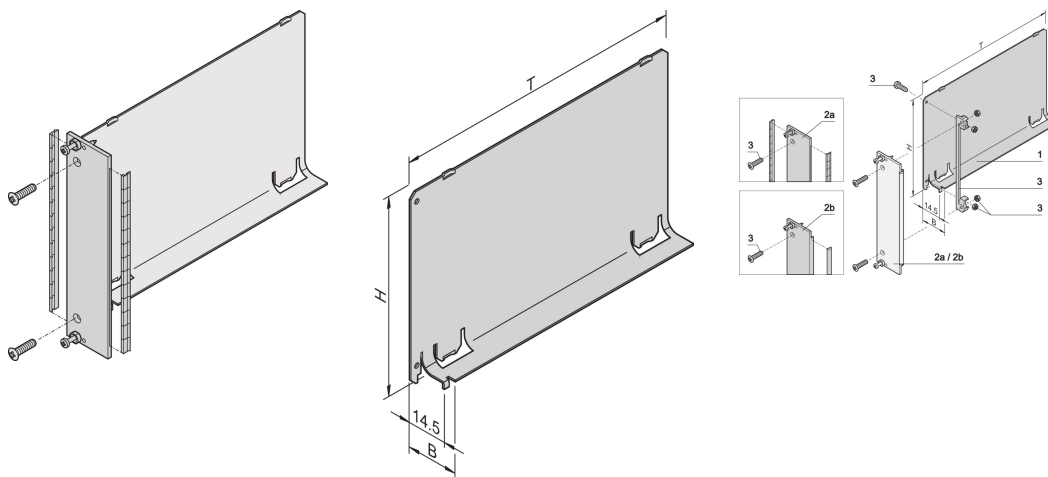

## KATALOGNUMMER

**20848-712**

The air baffle with flat front panel covers an empty slot and eliminates an air leak. The flat front panel accepts a stainless steel EMC gasket.