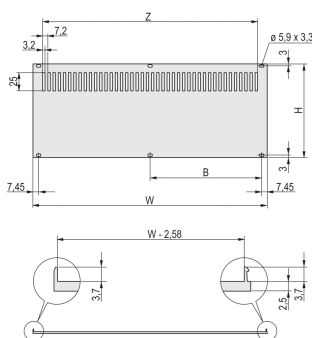

Rear Panel for RatiopacPRO/PropacPRO, Perforated, Retrofit Shielding, Textile, 4 U, 84 HP

KATALOGNUMMER

20848-659

The perforated rear panel, Al, 2.5 mm is unshielded. The rear side is conductive.

CERTIFICERINGER

FUNKTIONER

Rear panel, Al, 2.5 mm, front: anodized, rear: conductive; unshielded

Enables mounting on horizontal rails

PRODUKTEGENSKABER

Rack Height: 4U

Rack Width: 84HP

Pakke mængde: 1

Finish: Anodized; Passivated

Højde: 168.9mm

Materiale: Aluminium

Produktfamilie: RatiopacPRO; RatiopacPRO AIR

Product Type: Side Panel

Type: Rear Panel

Bredde: 426.4mm

Works With: Cases

Gross Weight: 0.506kg