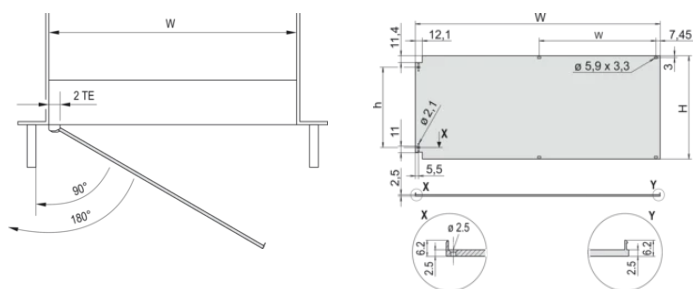

Type: Front Panel without Handle

Bredde (W): 426.4mm

Net Weight: 0.56kg

## DIAGRAMS