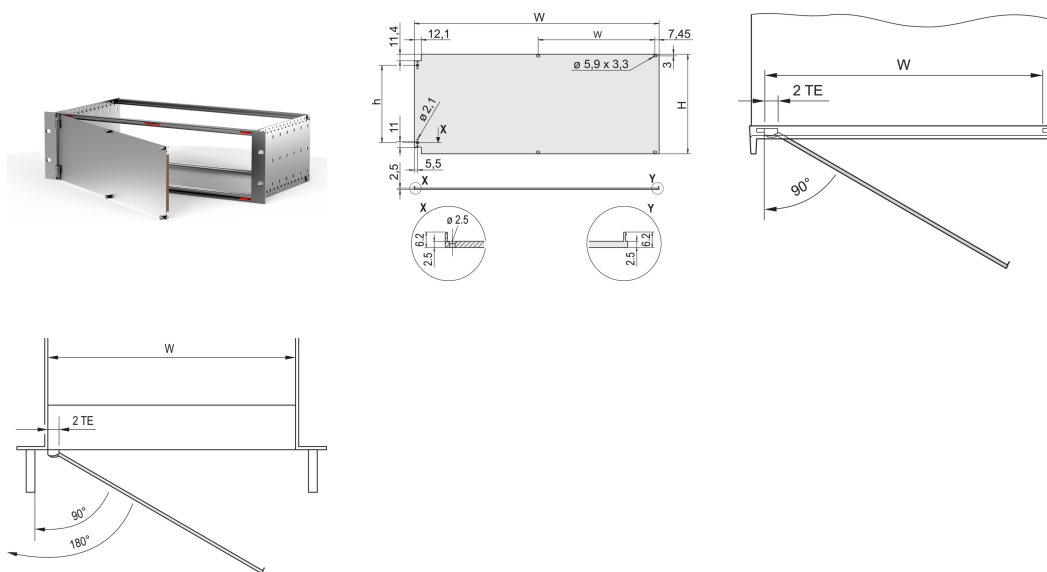

# Front Panel, Shielded, Side Hinged, 3 U, 84 HP, 2.5 mm, Al, Front Anodized, Rear Conductive

**KATALOGNUMMER**

**20848-611**

Front panel with textile EMC gasket, side hinged assembly.

**CERTIFICERINGER**

**FUNKTIONER**

Front panel with textile EMC gasket

Enables mounting onto the horizontal rails

Suitable for subracks and cases

Hinges can be fitted on left or right

## PRODUKTEGENSKABER

Rack Height: 3U

Pakke mængde: 1

Accessory Type: Front panel

Mounting: Hinged, Side

Gasket Type: Textile EMC

Front Finish: Anodized

Rear Finish: Conductive

Type: Front Panel without Handle

Bredde (W): 426.4mm

Net Weight: 0.56kg