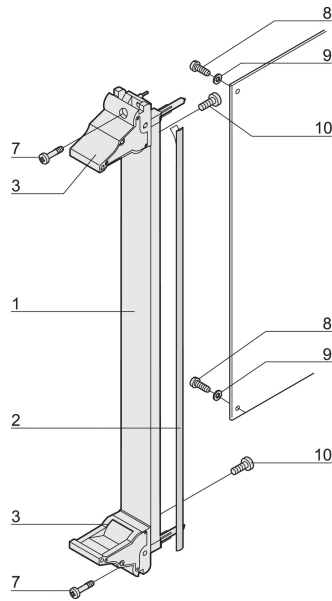

Plug-In Unit Kit With IEL Handle, Shielded, Black, 6 U, 8 HP

KATALOGNUMMER

20848-596

3 HE

6 HE

4 TE

5 TE

Plug-in unit, with IEL inserter/extractor black handle, 6 U, front assembly. The U-shaped front panel enable shielding with a textile gasket.

CERTIFICERINGER

FUNKTIONER

U-shaped front panel for textile gasket

Suitable for insertion and extraction forces up to 700 N (per pair)

Enable the installation of a microswitch

Enable the installation of coding pegs in accordance with IEC 60297-3-103/ IEEE 1101.10

PRODUKTEGENSKABER

Rack Width: 8HP

Pakke mængde: 1

Håndtagstype: IEL

Mounting: Screw-on Front; Screw-on Rear IO

Gasket Type: Textile EMC

Front Finish: Anodized

Rear Finish: Etched

Treated Edges: No

Complies With: IEC 60297-3-102; IEEE 1101.10; IEC 60297-3-103; IEEE 1101.1/11

EMC Shielding: Yes

Finish: Anodized; Passivated

Højde (H): 261.8mm

Materiale: Aluminium

Product Type: Front Panel