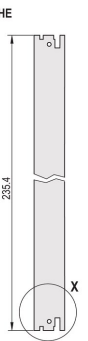

Plug-In Unit Kit With IEL Handle, Shielded, Black, 6 U, 4 HP

KATALOGNUMMER

20848-592

3 HE

6 HE

4 TE

5 TE

Plug-in unit, with IEL inserter/extractor black handle, 6 U, front assembly. The U-shaped front panel enable shielding with a textile gasket.

CERTIFICERINGER

FUNKTIONER

U-shaped front panel for textile gasket

Suitable for insertion and extraction forces up to 700 N (per pair)

Enable the installation of a microswitch

Enable the installation of coding pegs in accordance with IEC 60297-3-103/ IEEE 1101.10

PRODUKTEGENSKABER

Rack Width: 4HP

Pakke mængde: 1

Håndtagstype: IEL

Mounting: Screw-on Front; Screw-on Rear IO

Gasket Type: Textile EMC

Front Finish: Anodized

Rear Finish: Etched

Treated Edges: No

Complies With: IEC 60297-3-102; IEEE 1101.10; IEC 60297-3-103; IEEE 1101.1/11

EMC Shielding: Yes

Finish: Anodized; Passivated

Højde (H): 261.8mm

Materiale: Aluminium

Product Type: Front Panel