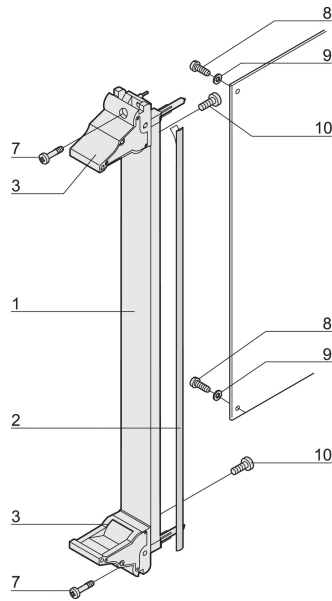

Plug-In Unit Kit With IEL Handle, Shielded, Black, 6 U, 4 HP

KATALOGNUMMER

20848-592

3 HE

6 HE

4 TE

5 TE

Plug-in unit, with IEL inserter/extractor black handle, 6 U, front assembly. The U-shaped front panel enable shielding with a textile gasket.

CERTIFICERINGER

FUNKTIONER

U-shaped front panel for textile gasket

Suitable for insertion and extraction forces up to 700 N (per pair)

Enable the installation of a microswitch

Enable the installation of coding pegs in accordance with IEC 60297-3-103/ IEEE 1101.10

PRODUKTEGENSKABER

Rack Width: 4HP

Pakke mængde: 1

Håndtagstype: IEL

Mounting: Screw-on Front; Screw-on Rear IO

Gasket Type: Textile EMC

Front Finish: Anodized

Rear Finish: Etched

Treated Edges: No

Complies With: IEC 60297-3-102; IEEE 1101.10; IEC 60297-3-103; IEEE 1101.1/11

EMC Shielding: Yes

Finish: Anodized; Passivated

Højde (H): 261.8mm

Materiale: Aluminium

Product Type: Front Panel