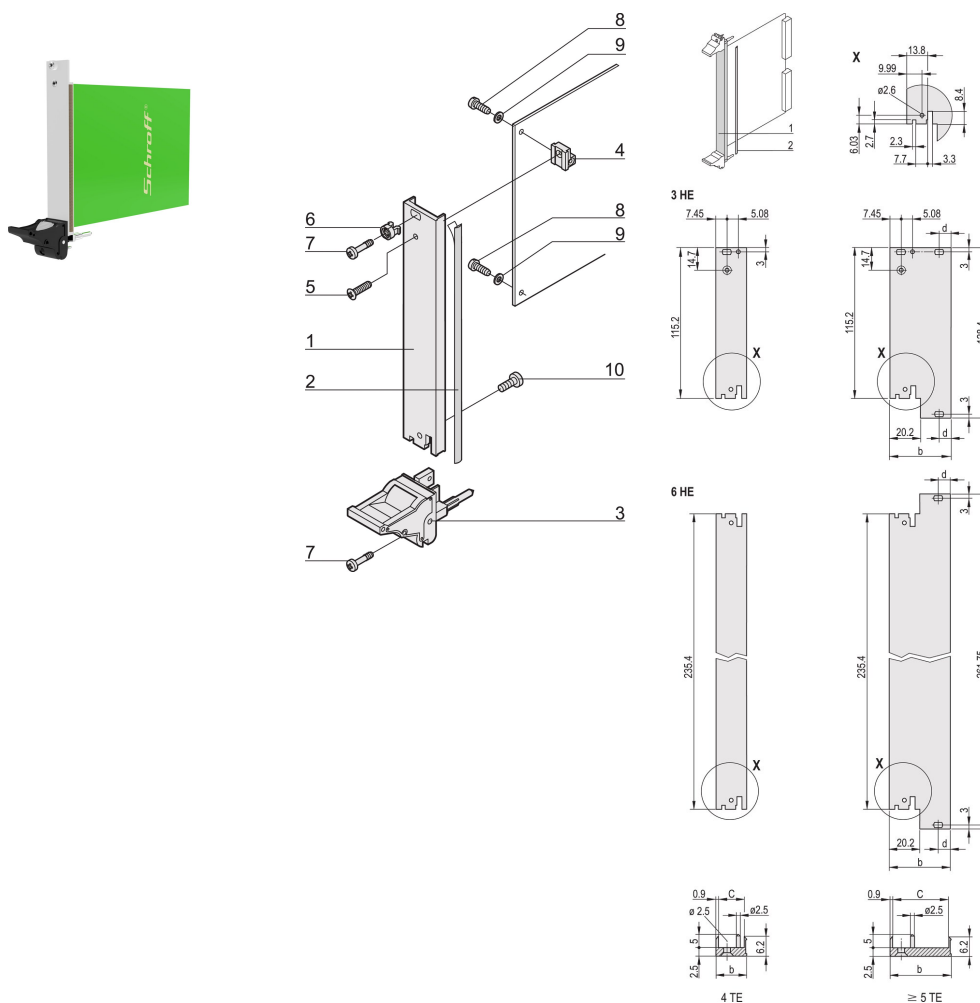

Plug-In Unit Kit With IEL Handle, Shielded, Black 3 U, 4 HP

KATALOGNUMMER

20848-585

Plug-in unit, with IEL inserter/extractor black handle, 3 U, front assembly. The U-shaped front panel enable shielding with a textile gasket.

CERTIFICERINGER

FUNKTIONER

U-shaped front panel for textile gasket

Suitable for insertion and extraction forces up to 700 N (per pair)

Enable the installation of a microswitch

Enable the installation of coding pegs in accordance with IEC 60297-3-103/ IEEE 1101.10

PRODUKTEGENSKABER

Rack Width: 4HP

Pakke mængde: 1

Håndtagstype: IEL

Mounting: Screw-on Front

Gasket Type: Textile EMC

Front Finish: Anodized

Rear Finish: Etched

Treated Edges: No

Complies With: IEC 60297-3-102; IEEE 1101.10; IEC 60297-3-103; IEEE 1101.1/11

EMC Shielding: Yes

Finish: Anodized; Passivated

Højde (H): 128.4mm

Materiale: Aluminium

Product Type: Front Panel