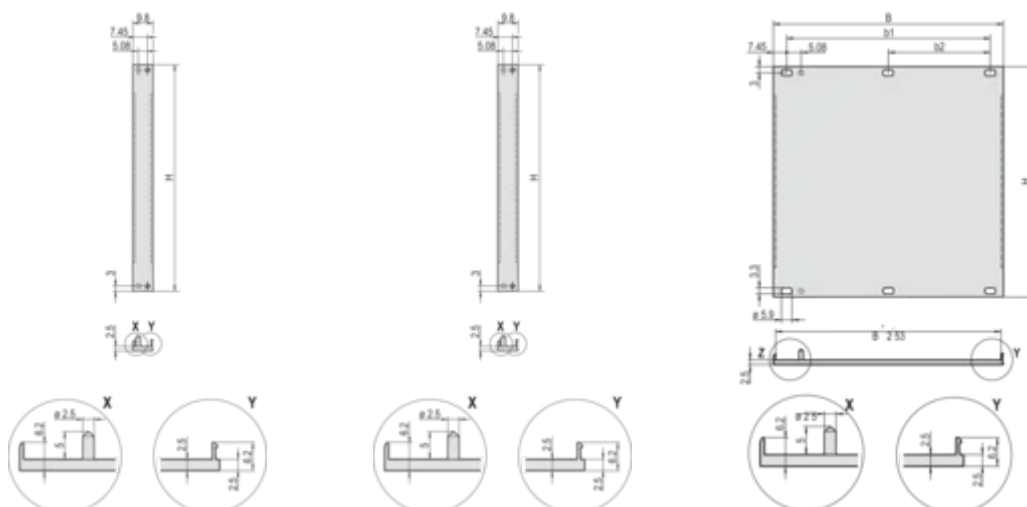

Gasket Type: Textile EMC

Front Finish: Anodized

Rear Finish: Conductive

Treated Edges: No

Complies With: IEC 60297-3-101; IEEE 1101.1/10

Dybde (D): 2.5mm

EMC Shielding: No (Retrofittable)

Finish: Anodized; Passivated

Højde (H): 172.9mm

Materiale: Aluminium

Product Type: Front Panel

Type: Front Panel without Handle

Bredde (W): 426.4mm

Net Weight: 0.54kg

YDERLIGERE PRODUKTOPLYSNINGER

Please order fixing material (sleeves, collar screws) separately.

14 ... 84 HP: multi-part U-profile (front panel with crimped profiles).

Differences in finish between 2 ... 12 HP and 14 ... 84 HP.

2 ... 12 HP: one-part U-profile

Please order textile EMC gasket separately.

Standard pack quantity: 2 to 28HP: 5 pieces, 42 to 84 HP: 1 piece, supplied in standard pack quantities (SPQ) only.

DIAGRAMS