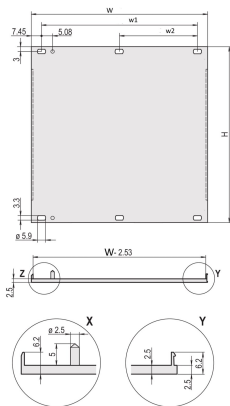

Front Panel, U-profile, Refrofit Shielding, 4 U, 84 HP, 2.5 mm, Al, Front Anodized, Rear Conductive

KATALOGNUMMER

20848-271

U-profile front panel for textile EMC gasket.

CERTIFICERINGER

FUNKTIONER

U-profile, front panel, Al, 2.5 mm, front anodized, rear conductive

For EMC textile gasket

PRODUKTEGENSKABER

Rack Height: 4U

Rack Width: 84HP

Pakke mængde: 1

Accessory Type: Front panel

Mounting: Screw-on Front

Gasket Type: Textile EMC

Front Finish: Anodized

Rear Finish: Conductive

Treated Edges: No

Complies With: IEC 60297-3-101; IEEE 1101.1/10

Dybde (D): 2.5mm

EMC Shielding: No (Retrofittable)

Finish: Anodized; Passivated

Højde (H): 172.9mm

Materiale: Aluminium

Product Type: Front Panel

Type: Front Panel without Handle

Bredde (W): 426.4mm

Net Weight: 0.54kg

YDERLIGERE PRODUKTOPLYSNINGER

Please order fixing material (sleeves, collar screws) separately.