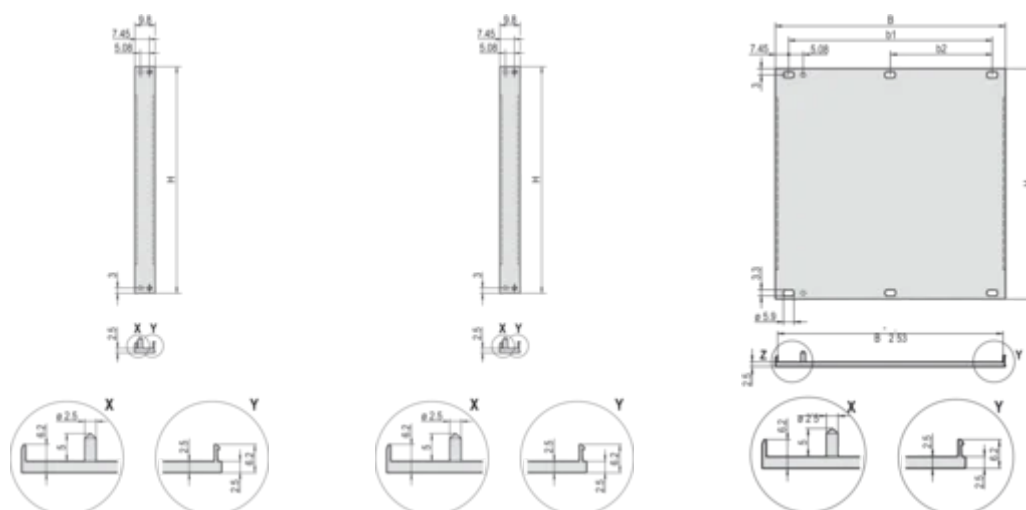

Mounting: Screw-on Front

Gasket Type: Textile EMC

Front Finish: Anodized

Rear Finish: Conductive

Treated Edges: No

Complies With: IEC 60297-3-101; IEEE 1101.1/10

Dybde (D): 2.5mm

EMC Shielding: No (Retrofittable)

Finish: Anodized; Passivated

Højde (H): 128.4mm

Materiale: Aluminium

Product Type: Front Panel

Type: Front Panel without Handle

Bredde (W): 426.4mm

Net Weight: 0.397kg

YDERLIGERE PRODUKTOPLYSNINGER

Please order fixing material (sleeves, collar screws) separately.

14 ... 84 HP: multi-part U-profile (front panel with crimped profiles).

Differences in finish between 2 ... 12 HP and 14 ... 84 HP.

2 ... 12 HP: one-part U-profile

Please order textile EMC gasket separately.

Standard pack quantity: 2 to 28HP: 5 pieces, 42 to 84 HP: 1 piece, supplied in standard pack quantities (SPQ) only.

DIAGRAMS