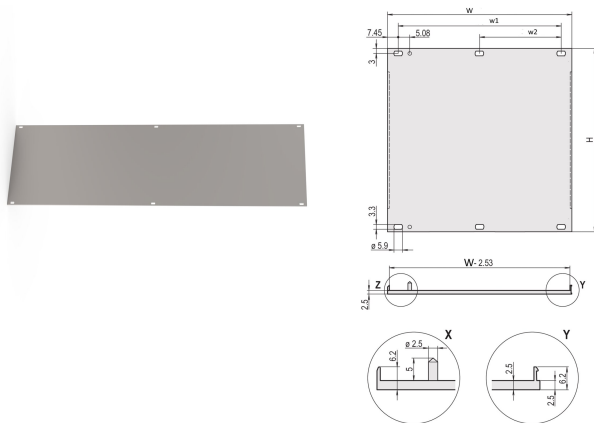

Front Panel, U-profile, Refrofit Shielding, 3 U, 84 HP, 2.5 mm, Al, Front Anodized, Rear Conductive

KATALOGNUMMER

20848-097

U-profile front panel for textile EMC gasket.

CERTIFICERINGER

FUNKTIONER

U-profile, front panel, Al, 2.5 mm, front anodized, rear conductive

For EMC textile gasket

PRODUKTEGENSKABER

Rack Height: 3U

Rack Width: 84HP

Pakke mængde: 1

Accessory Type: Front panel

Mounting: Screw-on Front

Gasket Type: Textile EMC

Front Finish: Anodized

Rear Finish: Conductive

Treated Edges: No

Complies With: IEC 60297-3-101; IEEE 1101.1/10

Dybde (D): 2.5mm

EMC Shielding: No (Retrofittable)

Finish: Anodized; Passivated

Højde (H): 128.4mm

Materiale: Aluminium

Product Type: Front Panel

Type: Front Panel without Handle

Bredde (W): 426.4mm

Net Weight: 0.397kg

YDERLIGERE PRODUKTOPLYSNINGER

Please order fixing material (sleeves, collar screws) separately.