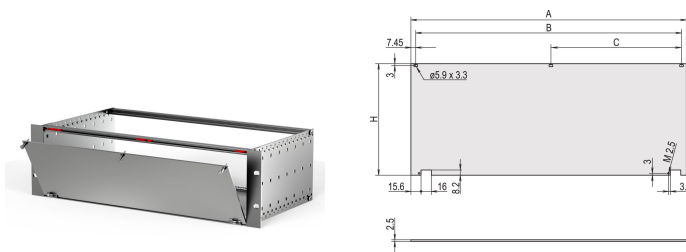

Front Panel Kit, Unshielded, Bottom Hinged, 3 U, 84 HP, 2.5 mm, Al, Anodized

KATALOGNUMMER

20838-273

Unshielded front panel bottom hinged.

CERTIFICERINGER

FUNKTIONER

Front panel can be unhinged at 135° (not RatiopacPRO) opening angle

Enables mounting on horizontal rails

PRODUKTEGENSKABER

Rack Height: 3U

Accessory Type: Front panel

Rack Width: 84HP

Pakke mængde: 1

Mounting: Hinged, Bottom

Front Finish: Anodized

Rear Finish: Conductive

Treated Edges: No