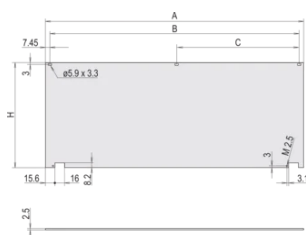

Type: Front Panel without Handle

Bredde (W): 426.4mm

Gross Weight: 0.478kg

## DIAGRAMS