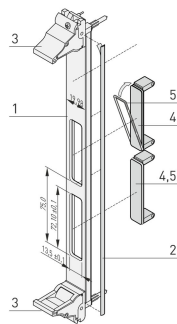

Plug-In Unit Kit for PMC With IEL Handle black, U-shaped Front Panel Shielded (Textile), 6 U, 4 HP

KATALOGNUMMER

20836-461

U-shaped front panel with cutout for PMC. Shieldable for textile EMC gasket.

FUNKTIONER

In accordance with IEEE P1386, PCI Mezzanine Card

For single 69.0 x 76.5 mm or double 139.0 x 76.5 mm modules

For standard defined I/O mezzanine modules which connect to carrier cards

PMC = PCI Mezzanine Card

FPGA = Field Programmable Gate Array

U-profile front panel 3 U, 4 HP, with textile gasketing

EMC shielding for front panel and coverings for front panel cutouts

PRODUKTEGENSKABER

Rack Height: 6U

Pakke mængde: 1

Håndtagstype: IEL

Mounting: Screw-on Front

Gasket Type: Textile EMC

Front Finish: Anodized