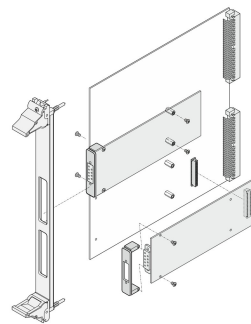

Plug-In Unit Kit for PMC With IEL Handle black, U-shaped Front Panel Shielded (Textile), 6 U, 4 HP

KATALOGNUMMER

20836-461

U-shaped front panel with cutout for PMC. Shieldable for textile EMC gasket.

FUNKTIONER

In accordance with IEEE P1386, PCI Mezzanine Card

For single 69.0 x 76.5 mm or double 139.0 x 76.5 mm modules

For standard defined I/O mezzanine modules which connect to carrier cards

PMC = PCI Mezzanine Card

FPGA = Field Programmable Gate Array

U-profile front panel 3 U, 4 HP, with textile gasketing

EMC shielding for front panel and coverings for front panel cutouts

PRODUKTEGENSKABER

Rack Height: 6U

Pakke mængde: 1

Håndtagstype: IEL

Mounting: Screw-on Front

Gasket Type: Textile EMC

Front Finish: Anodized