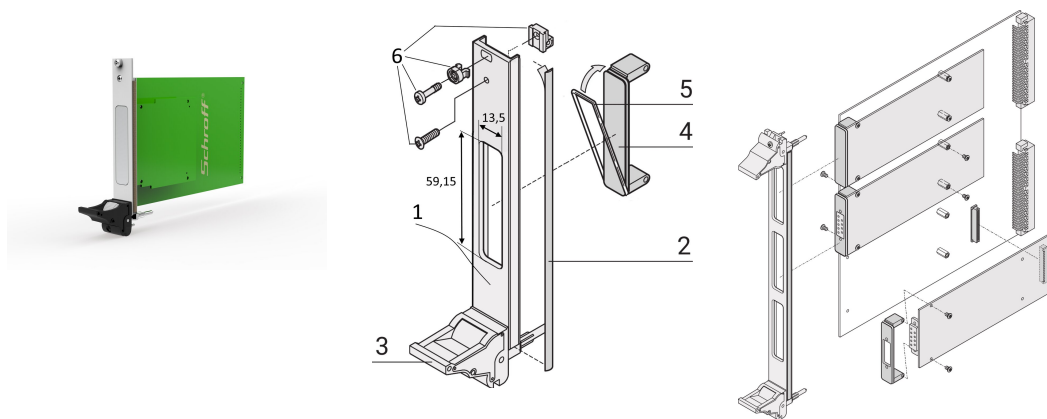

Plug-In Unit Kit for FMC With IEL Handle black, U-shaped Front Panel Shielded (Textile), 3 U, 4 HP

KATALOGNUMMER

20836-253

The FMC bezel are in accordance with Vita 57.1 specification. Covers the cut out in the overall front panel.

CERTIFICERINGER

FUNKTIONER

In accordance with Vita 57.1 specification

For single 69.0 x 76.5 mm or double 139.0 x 76.5 mm modules

AI-Profile plug-in unit with IEL handle

PRODUKTEGENSKABER

Rack Height: 3U

Pakke mængde: 1

Håndtagstype: IEL

Mounting: Screw-on Front

Gasket Type: Textile EMC

Front Finish: Anodized

Rear Finish: Conductive

Treated Edges: No

Complies With: FMC Mezzanine, Vita 57.1

EMC Shielding: Yes

Finish: Anodized; Passivated

Højde: 128.4mm

Materiale: Aluminium

Product Type: Front Panel

Rack Width: 4HP

Type: Front Panel with Handle (PIU)

Bredde: 20mm

Net Weight: 0.1kg