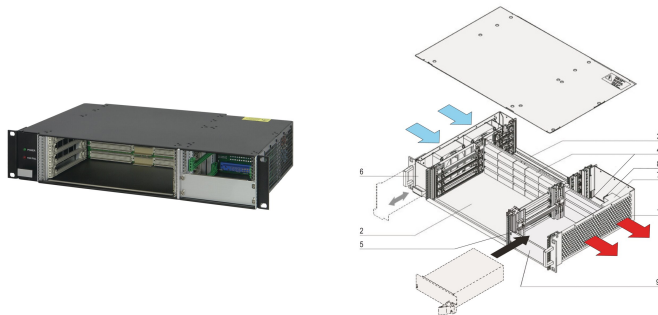

VME64x System, 2 U, 4 Slot, Pluggable PSU

KATALOGNUMMER

20836-245

VME64x system for 4 horizontally mounted VME64x boards 6 U, 160 mm. Rear I/ O option. The power for the system is supplied by up to two pluggable power supplies. A hot swap fan tray with 4 fans guarantee an excellent cooling.

CERTIFICERINGER

FUNKTIONER

System in accordance with IEC 60297-3-101, 102, 103; IEEE 1101.1, 1101.10/11; backplane conforms to VITA 1.1-1997

Power backplane to PICMG 2.11 (P 47), prepared for installation of two 19" compatible PSUs, 300 W (3 U, 8 HP)

Heat dissipation by a fan tray with 2 fans, cooling from right to left side; fan monitoring and voltage display

System for horizontal board mounting with board formats; Front: 6 U, 160 mm deep; Rear, rear I/O: 6 U, 80 mm deep

PRODUKTEGENSKABER

Product Type: System

Number of Slots: 4

Type: 19" Rack Mount

Backplane Type: 6 U VME64 Extension

Data Transfer: VME64; VME2eSST

Power per Slot: 30W

Indgangsspænding AC: 100 – 240V