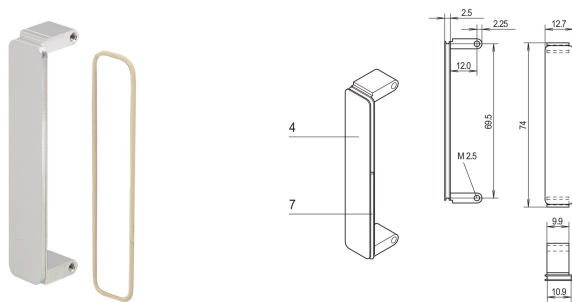

## KATALOGNUMMER

**20835-899**

Mezzanine front panel is fitted into PMC front panel cut-outs. Available in different treatments.

Front Finish: Anodized

Rear Finish: Conductive

Treated Edges: Yes

Højde: 74mm

Bredde: 12.7mm

Complies With: PMC Mezzanine, IEEE P1386

Dybde: 2.5mm

Pakke mængde: 10