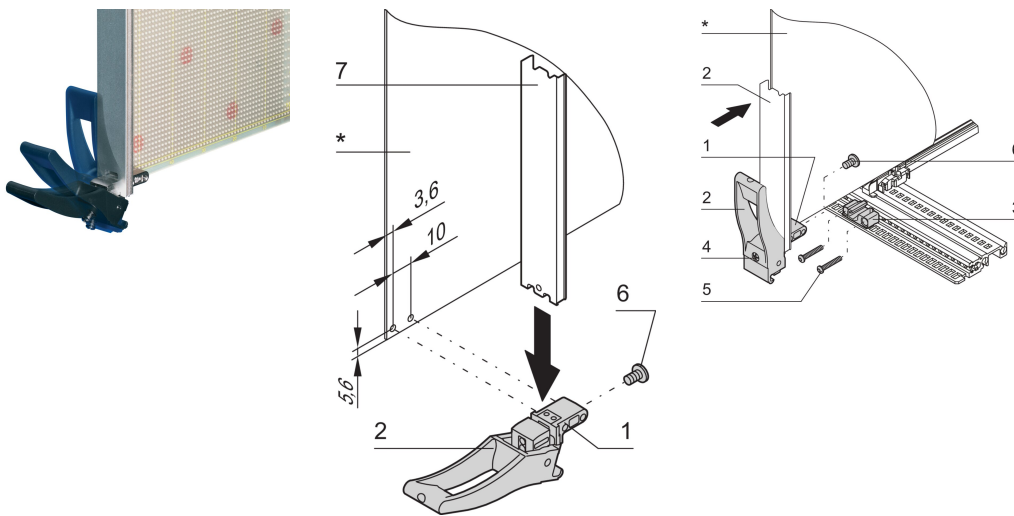

Insertor/Extractor Handle Type XL; 10 pieces

KATALOGNUMMER

20817-874

Suitable for insertion and extraction forces up to 1500 N (per pair). Robust board fixing via double bolts. The insertion function will be supported by a keying part which will be assembled onto the horizontal rail.

CERTIFICERINGER

FUNKTIONER

Suitable for insertion and extraction forces up to 1500 N (per pair)

Handle in PA, fiberglass reinforced, UL 94V 0

Robust board fixing with double bolt fixing

Microswitches can be fitted

Symmetrical, identical handle at top/bottom

PRODUKTEGENSKABER

Product Type: Handle

Type: Inserter/Extractor

Works With: Front Panels

Håndtagstype: XL

Bredde: 20.1mm

Materiale: Zinc Alloy; Polyamide