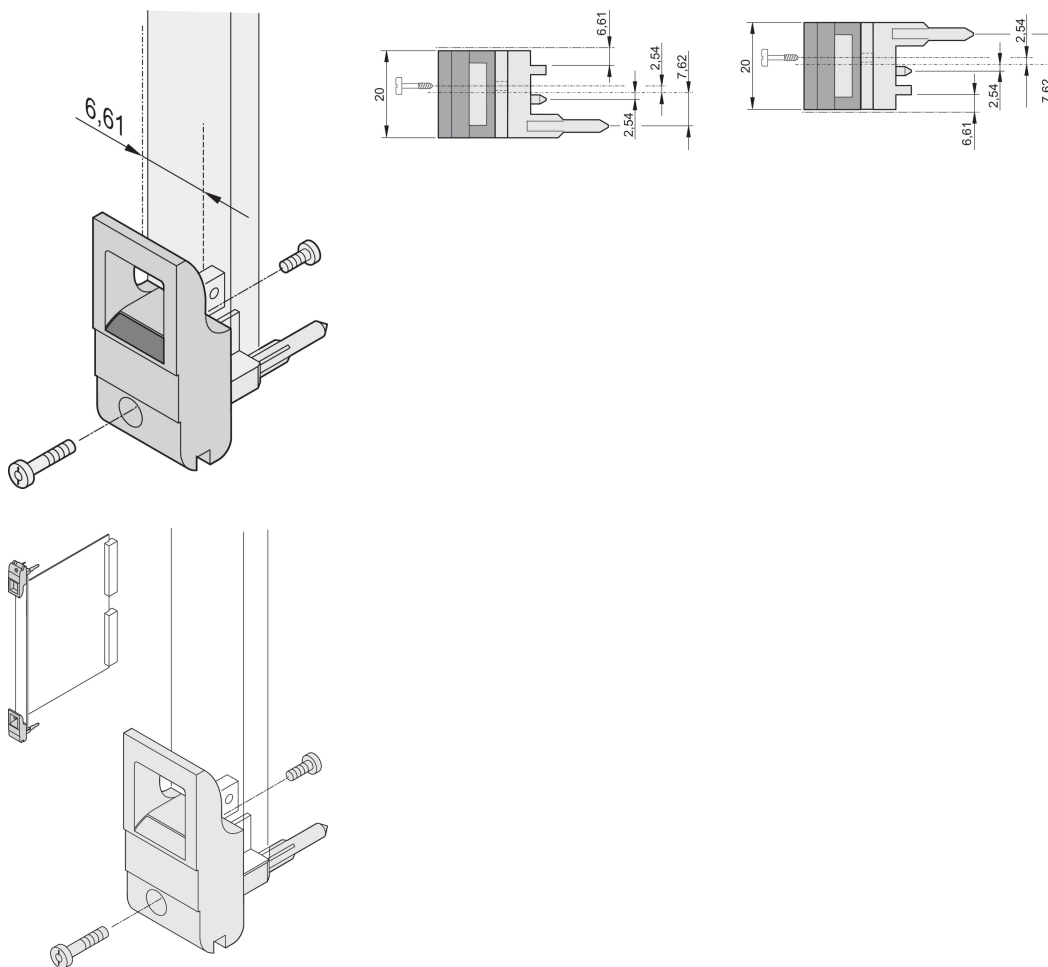

Insertor/Extractor Handle Type IET, Grey Lever, Black Button, Top, 100 Pieces

KATALOGNUMMER

20817-717

The inserter/extractor handle, type IET in accordance with IEEE 1101.10. 0,1" offset. Two of these handles can overcome a single lever force of 700 N (per pair).

CERTIFICERINGER

FUNKTIONER

Suitable for insertion and extraction forces up to 700 N (per pair)

In accordance with IEEE 1101.10 and IEC 60297-3-102

A microswitch can be mounted

0.1" offset is used for PSUs with SMD Plus

PRODUKTEGENSKABER

Pakke mængde: 100

Håndtagstype: IET; Top Front

Flammability Rating: UL® 94V-0

Farve: Grey

Materiale: Polycarbonate

Product Type: Handle

Type: Inserter/Extractor, 0.1" Offset