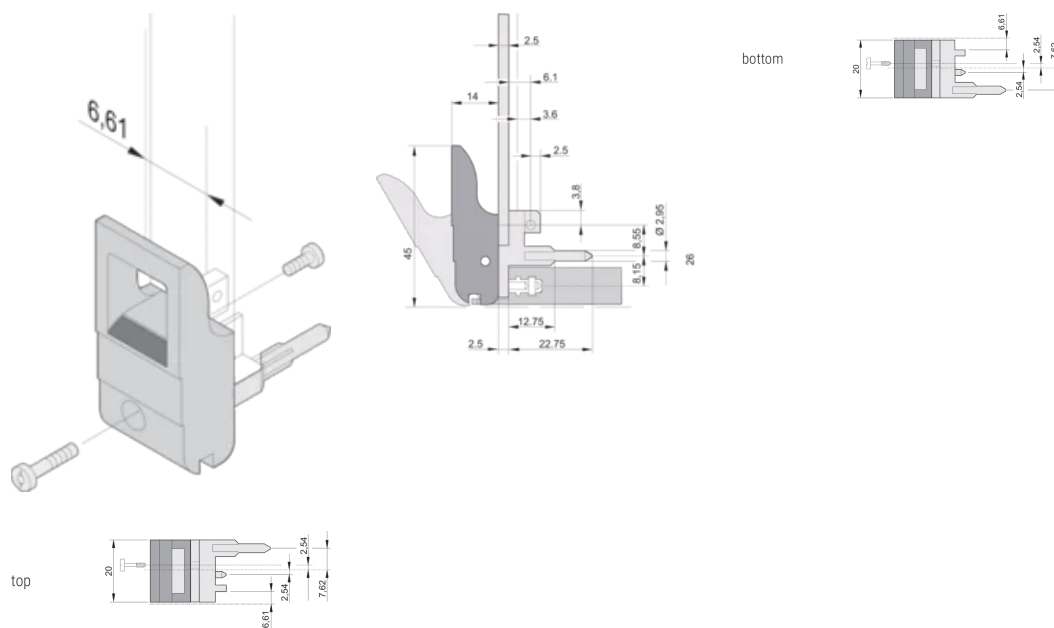

Insertor/Extractor Handle Type IET, Grey Lever, Black Button, Top, 100 Pieces

KATALOGNUMMER

20817-717

The inserter/extractor handle, type IET in accordance with IEEE 1101.10. 0,1" offset. Two of these handles can overcome a single lever force of 700 N (per pair).

CERTIFICERINGER

FUNKTIONER

Suitable for insertion and extraction forces up to 700 N (per pair)

In accordance with IEEE 1101.10 and IEC 60297-3-102

A microswitch can be mounted

0.1" offset is used for PSUs with SMD Plus

PRODUKTEGENSKABER

Pakke mængde: 100

Håndtagstype: IET; Top Front

Flammability Rating: UL® 94V-0

Farve: Grey

Materiale: Polycarbonate

Product Type: Handle

Type: Inserter/Extractor, 0.1" Offset

Works With: Front Panels

Net Weight: 2.28kg

YDERLIGERE PRODUKTOPLYSNINGER

Please order Coding pegs and Microswitch separately.

DIAGRAMS

ADVARSEL

nVent-produkter skal kun installeres og anvendes som angivet i nVents produktvejledninger og træningsmaterialer.