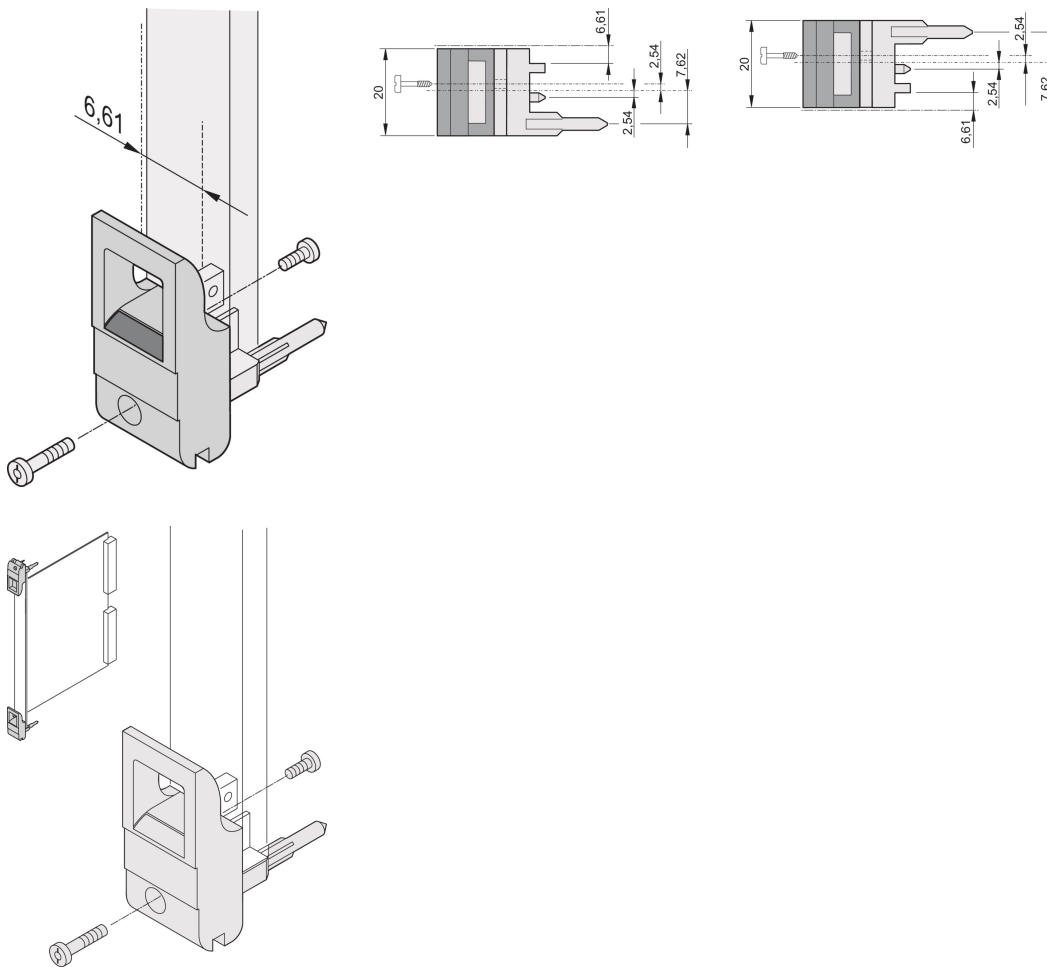

Insertor/Extractor Handle Type IET, Grey Lever, Black Button, Top, 10 Pieces

KATALOGNUMMER

20817-716

The inserter/extractor handle, type IET in accordance with IEEE 1101.10. 0,1" offset. Two of these handles can overcome a single lever force of 700 N (per pair).

CERTIFICERINGER

FUNKTIONER

Suitable for insertion and extraction forces up to 700 N (per pair)

In accordance with IEEE 1101.10 and IEC 60297-3-102

A microswitch can be mounted

0.1" offset is used for PSUs with SMD Plus

PRODUKTEGENSKABER

Pakke mængde: 10

Håndtagstype: IET; Top Front

Flammability Rating: UL® 94V-0

Farve: Grey

Materiale: Polycarbonate

Product Type: Handle

Type: Inserter/Extractor, 0.1" Offset