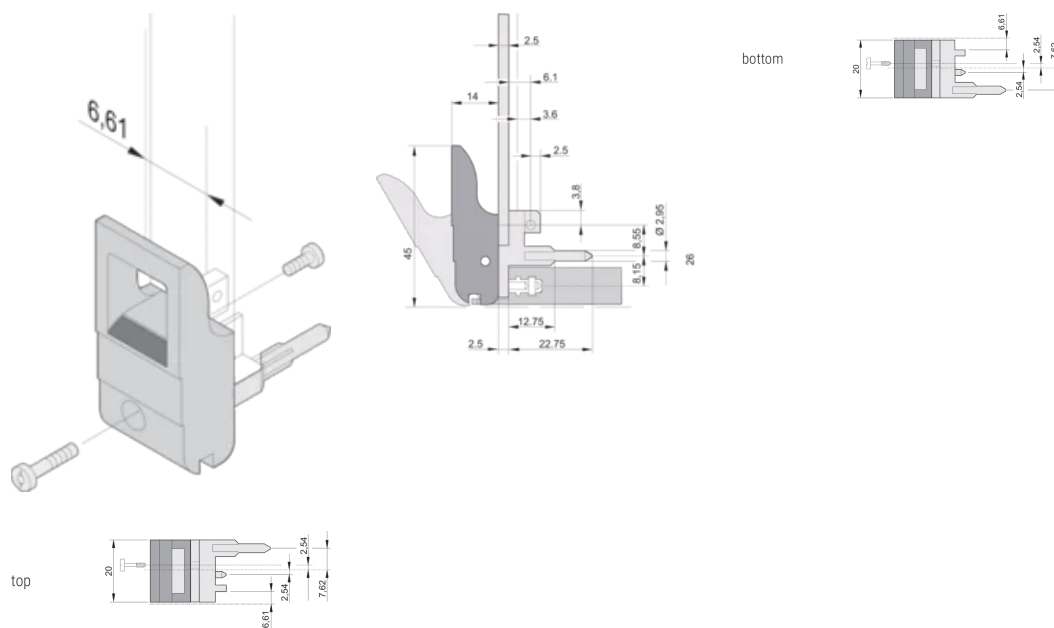

FUNKTIONER

Suitable for insertion and extraction forces up to 700 N (per pair)

In accordance with IEEE 1101.10 and IEC 60297-3-102

A microswitch can be mounted

0.1" offset is used for PSUs with SMD Plus

PRODUKTEGENSKABER

Pakke mængde: 10

Håndtagstype: IET; Top Front

Flammability Rating: UL® 94V-0

Farve: Grey

Materiale: Polycarbonate

Product Type: Handle

Type: Inserter/Extractor, 0.1" Offset

Works With: Front Panels

Net Weight: 0.24kg

YDERLIGERE PRODUKTOPLYSNINGER

Please order Coding pegs and Microswitch separately.

DIAGRAMS

ADVARSEL

nVent-produkter skal kun installeres og anvendes som angivet i nVents produktvejledninger og træningsmaterialer. Vejledninger er tilgængelige på www.nvent.com og hos din nVent kundeservicerepræsentant. Forkert installation, misbrug,