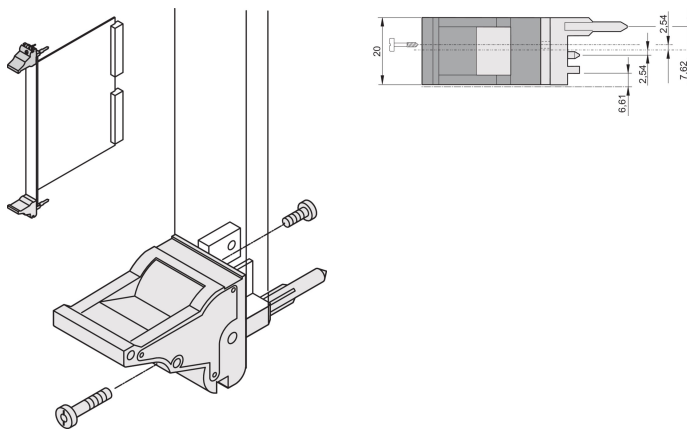

Insertor/Extractor Handle Type IEL, Grey Lever, Black Button, Top, 10 Pieces

KATALOGNUMMER

20817-692

The insertor/extractor handle, type IEL in accordance with IEEE 1101.10. 0,1" offset Two of these handles can overcome a single lever force of 700 N (per pair).

CERTIFICERINGER

FUNKTIONER

Suitable for insertion and extraction forces up to 700 N (per pair)

In accordance with IEEE 1101.10 and IEC 60297-3-102

A microswitch can be mounted

0.1" offset is used for PSUs with SMD Plus