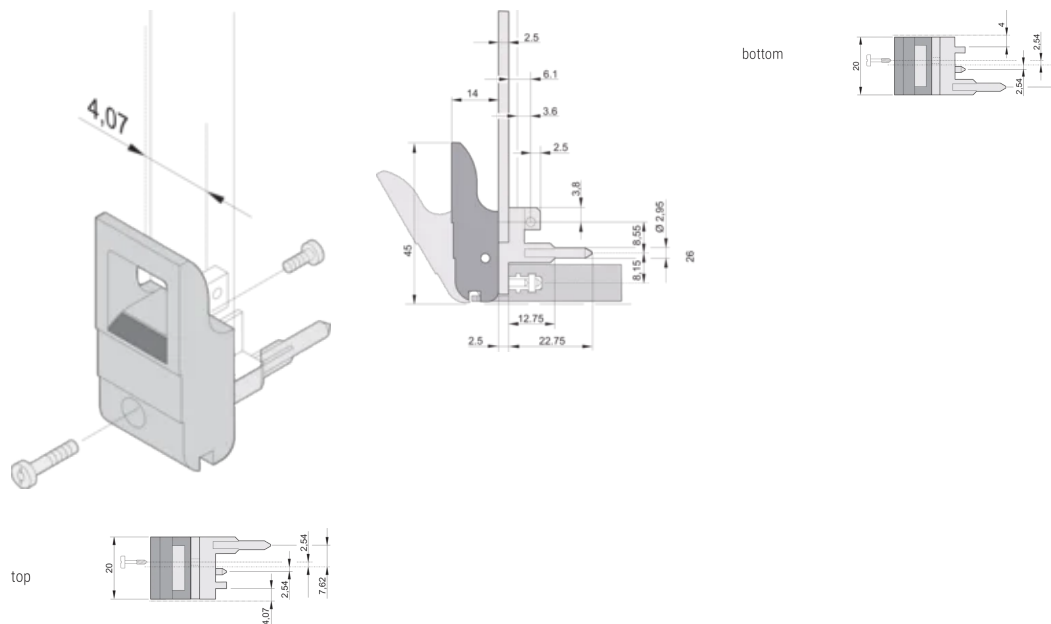

CERTIFICERINGER

FUNKTIONER

Suitable for insertion and extraction forces up to 700 N (per pair)

In accordance with IEEE 1101.10 and IEC 60297-3-102

A microswitch can be mounted

With locking

With integrated alignment pin for perforated strip

Product Type: Handle

Type: Inserter/Extractor, Standard

Works With: Front Panels

Gross Weight: 0.235kg

YDERLIGERE PRODUKTOPLYSNINGER

Please order Coding pegs and Microswitch separately.

DIAGRAMS

ADVARSEL