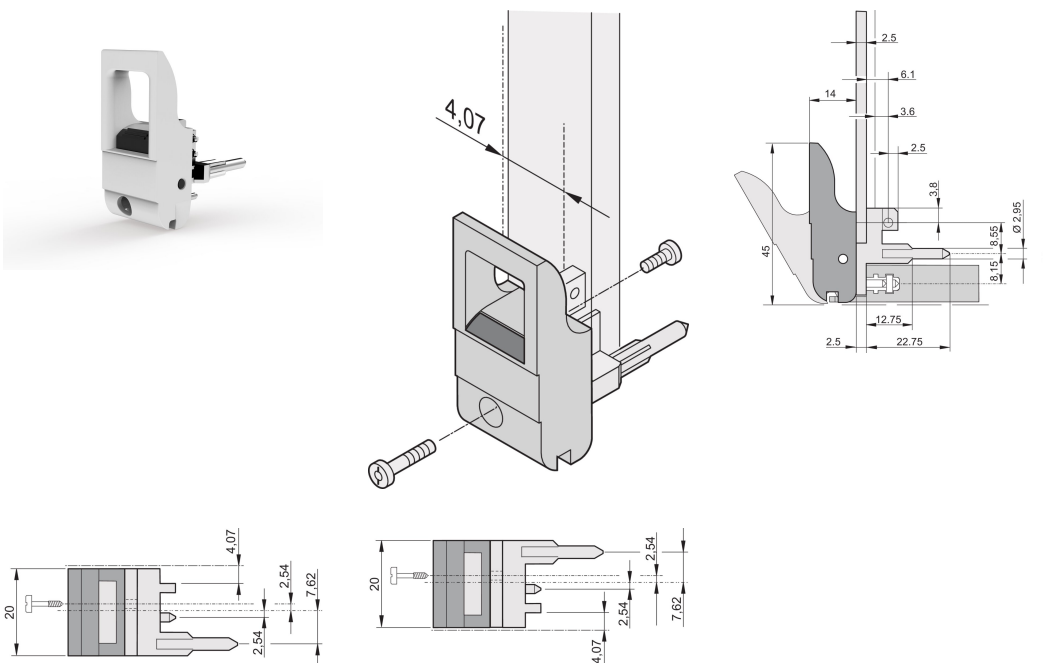

Insertor/Extractor Handle Type IET, Grey Lever, Black Button, Bottom, 10 Pieces

KATALOGNUMMER

20817-660

The inserter/extractor handle, type IET in accordance with IEEE 1101.10. Two of these handles can overcome a single lever force of 700 N (per pair).

CERTIFICERINGER

FUNKTIONER

Suitable for insertion and extraction forces up to 700 N (per pair)

In accordance with IEEE 1101.10 and IEC 60297-3-102

A microswitch can be mounted

With locking

With integrated alignment pin for perforated strip

Codeable i.a.w. IEEE 1101.10 and IEC 60297-3-103

PRODUKTEGENSKABER

Pakke mængde: 10

Håndtagstype: IET; Bottom Front; Top Rear I/O

Flammability Rating: UL® 94V-0

Farve: Grey

Complies With: EN 45545-2

Materiale: Polycarbonate

Product Type: Handle

Type: Inserter/Extractor, Standard

Works With: Front Panels

Gross Weight: 0.235kg

YDERLIGERE PRODUKTOPLYSNINGER

Please order Coding pegs and Microswitch separately.

DIAGRAMS

ADVARSEL