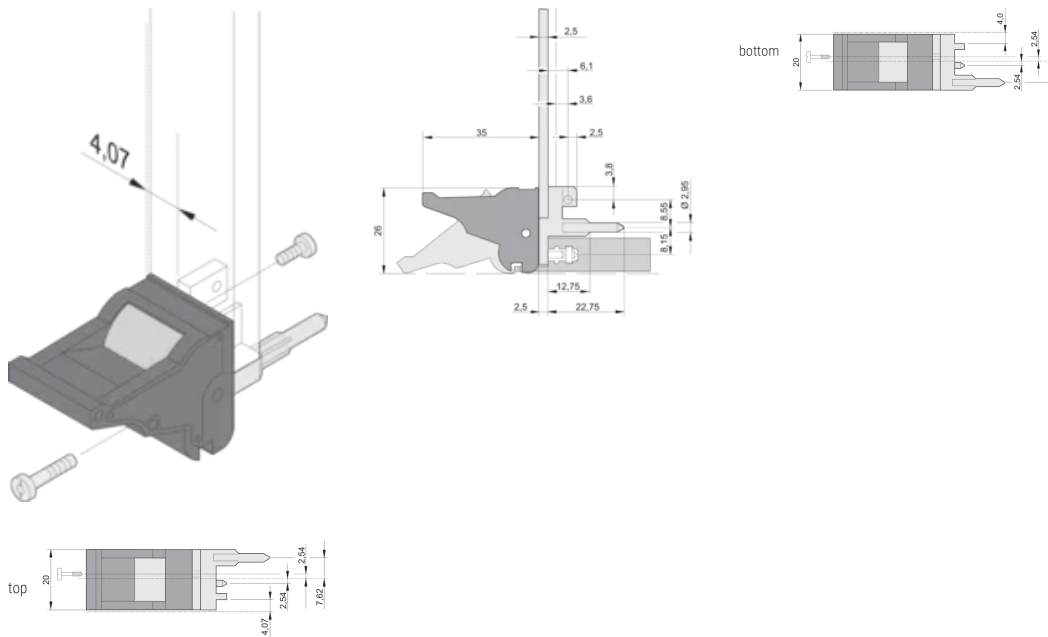

Håndtagstype: IEL; Top Front; Bottom Rear I/O

Flammability Rating: UL@ 94V-0

Farve: Black

Complies With: EN 45545-2

Materiale: Polycarbonate; Zinc Alloy

Product Type: Handle

Type: Inserter/Extractor, Standard

Works With: Front Panels

Net Weight: 2.327kg

YDERLIGERE PRODUKTOPLYSNINGER

Please order Coding pegs and Microswitch separately.

DIAGRAMS

ADVARSEL

nVent-produkter skal kun installeres og anvendes som angivet i nVents produktvejledninger og træningsmaterialer. Vejledninger er tilgængelige på www.nvent.com og hos din nVent kundeservicerepræsentant. Forkert installation, misbrug, fejlanvendelse eller anden unladelse af fuldt ud at følge nVents instruktioner og advarsler kan medføre funktionsfejl, materielle skader, alvorlige personskader eller død og/eller ugyldiggøre din garanti.