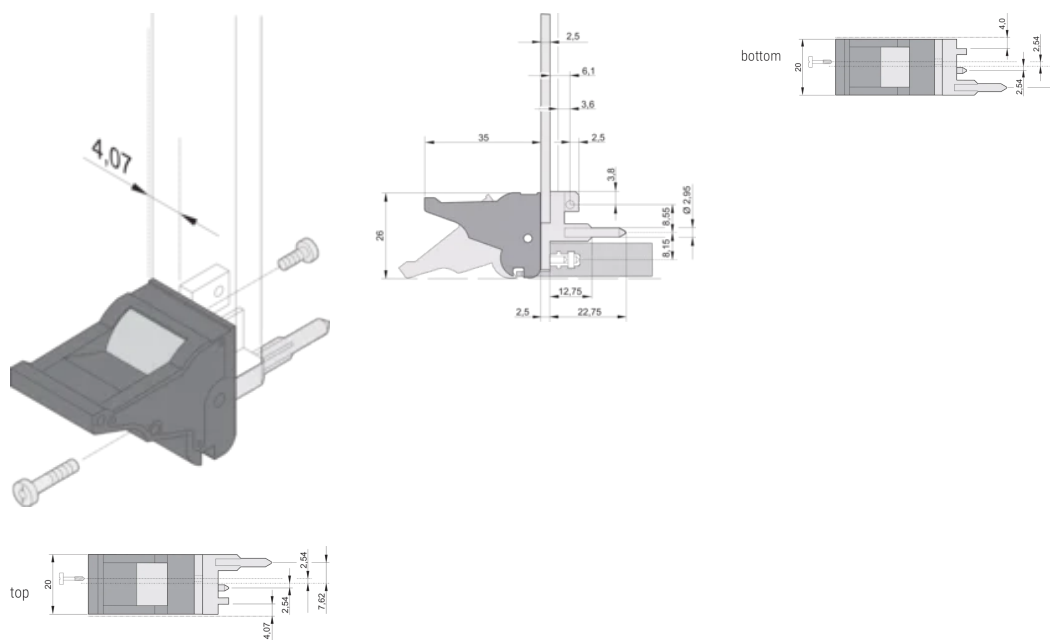

Højde (H): 25.5mm

Materiale: Polycarbonate; Zinc Alloy

Product Type: Handle

Type: Inserter/Extractor, Standard

Bredde (W): 19.8mm

Works With: Front Panels

Net Weight: 0.243kg

## DIAGRAMS