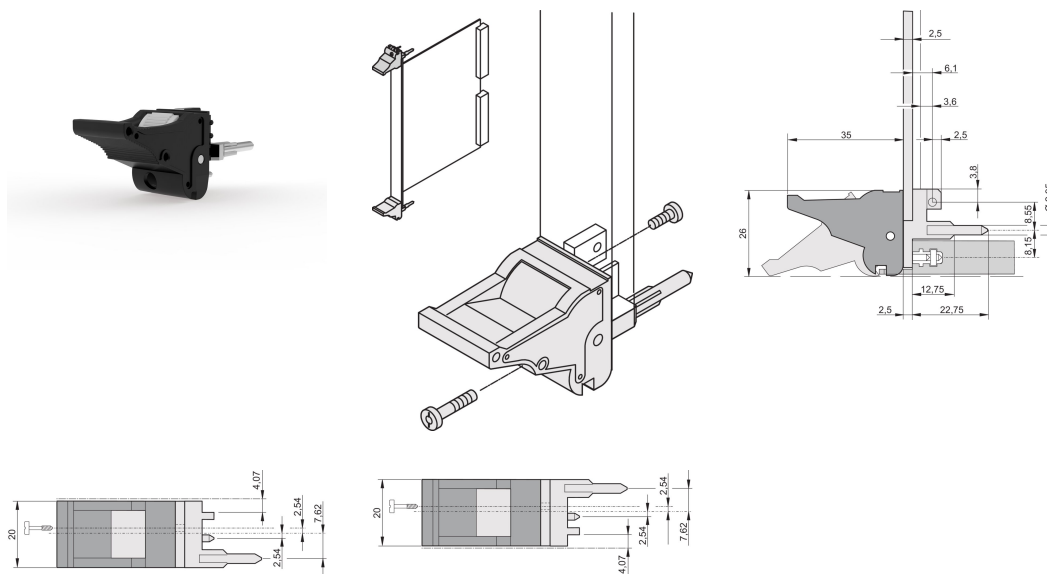

Insertor/Extractor Handle Type IEL, Black Lever, Grey Button, Bottom, 100 Pieces

KATALOGNUMMER

20817-613

The inserter/extractor handle, type IEL in accordance with IEEE 1101.10. Two of these handles can overcome a single lever force of 700N (per pair).

CERTIFICERINGER

FUNKTIONER

Suitable for insertion and extraction forces up to 700 N (per pair)

In accordance with IEEE 1101.10 and IEC 60297-3-102

A microswitch can be mounted

PRODUKTEGENSKABER

Pakke mængde: 100

Håndtagstype: IEL; Bottom Front; Top Rear I/O

Flammability Rating: UL@ 94V-0

Farve: Black

Complies With: EN 45545-2

Materiale: Polycarbonate; Zinc Alloy

Product Type: Handle

Type: Inserter/Extractor, Standard