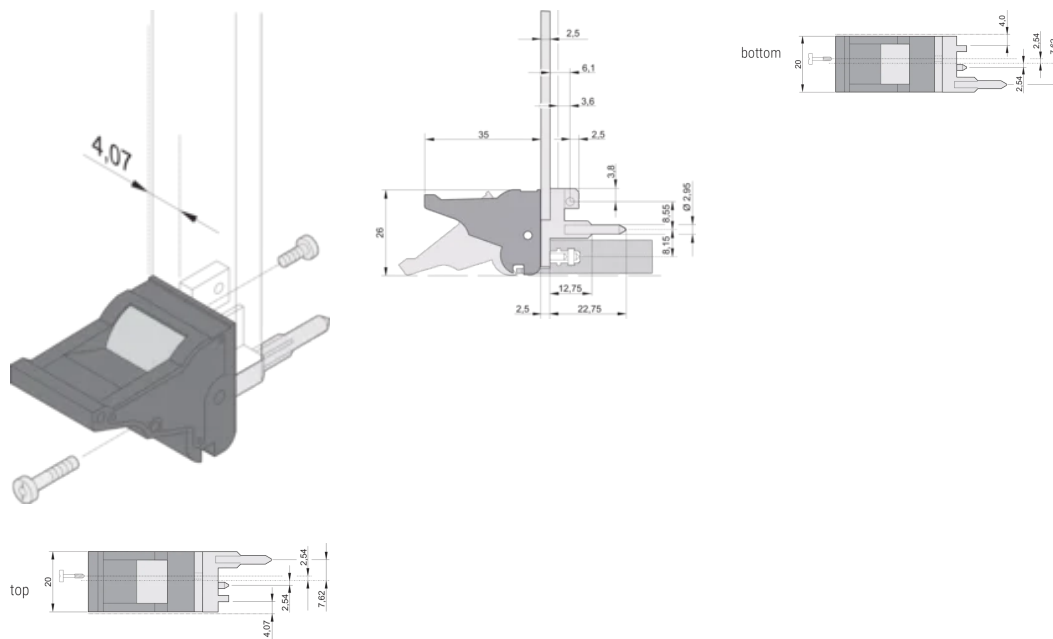

Håndtagstype: IEL; Bottom Front; Top Rear I/O

Flammability Rating: UL@ 94V-0

Farve: Black

Complies With: EN 45545-2

Materiale: Polycarbonate; Zinc Alloy

Product Type: Handle

Type: Inserter/Extractor, Standard

Works With: Front Panels

Net Weight: 0.365kg

YDERLIGERE PRODUKTOPLYSNINGER

Please order Coding pegs and Microswitch separately.

DIAGRAMS

ADVARSEL

nVent-produkter skal kun installeres og anvendes som angivet i nVents produktvejledninger og træningsmaterialer. Vejledninger er tilgængelige på www.nvent.com og hos din nVent kundeservicerepræsentant. Forkert installation, misbrug, fejlanvendelse eller anden unladelse af fuldt ud at følge nVents instruktioner og advarsler kan medføre funktionsfejl, materielle skader, alvorlige personskader eller død og/eller ugyldiggøre din garanti.