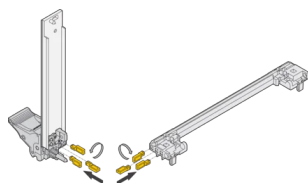

Type: Coding Peg

Works With: Subracks; Cases; Front Panels

Materiale: Fiber-Reinforced Plastic

Flammability Rating: UL® 94V-0

Pakke mængde: 100

Complies With: EN 45545-2

Gross Weight: 0.016kg

DIAGRAMS