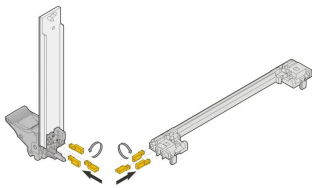

Keying/Coding for IEL/IET Handle and IEEE Guide Rail

KATALOGNUMMER

20817-501

Based on the IEEE standard guide rails and handles can be coded to avoid the insertion of a wrong board into the wrong slot.

CERTIFICERINGER

FUNKTIONER

4 possible positions, resulting in 64 codings per card guide; when coding the upper and lower card guide, 4096 codings will result

Inserted in the chambers of the codable card guides as well as in the rear side of the die cast block of the handles type IEL or IET

The keying/coding pegs prevent plug-in units to be mounted in wrong slots

PRODUKTEGENSKABER

Product Type: Coding/Keying Indicator

Produktfamilie: EuropacPRO; RatiopacPRO; RatiopacPRO AIR; CompacPRO; PropacPRO; Inpac; Frame Type Plug-In Unit