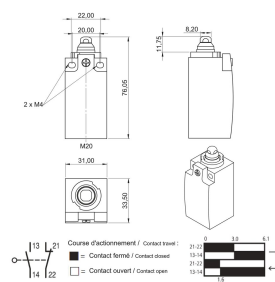

Door Contact Switch, Cabled

KATALOGNUMMER

20118-811

Switch for connecting to the normally closed contacts of the door control module for manual door opening. This primarily is used for lights and cooling solutions which should be linked to the opening or closing of the door.

CERTIFICERINGER

FUNKTIONER

Connection with mains supply via SCHUKO/UTE connector

Easy handling by plug and play (completely wired)

Connection to cabinet light via IEC 60320 C13 socket

PRODUKTEGENSKABER

Product Type: Switch