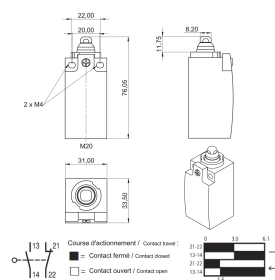

Door Contact Switch Without Cable

KATALOGNUMMER

20118-810

Door contact switch with magnetic contact, allows operational efficiency. This product is easy handlable by plug and play.

CERTIFICERINGER

FUNKTIONER

Door contact switch (without connection cable)

PRODUKTEGENSKABER

Product Type: Switch

Dybde: 33.5mm

Højde: 76.5mm

Driftstemperatur: -25 to 75°C

Beskyttelsesgrad: IP66

Bredde: 31mm

Complies With: UL® 508; EN 50047 form B

Current Rating: 3 – 6A

Gross Weight: 0.1kg

Pakke mængde: 1