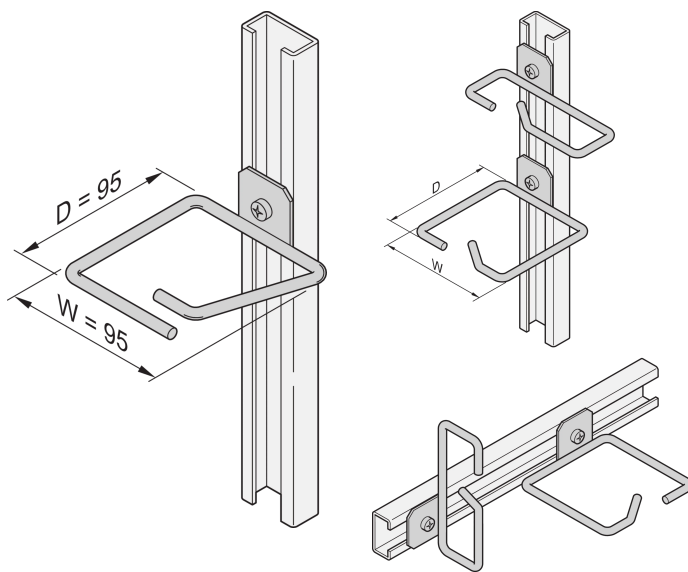

# Cable Eye for C-Rail, Steel, 95 x 95 mm

## KATALOGNUMMER

**20118-340**

Cable eyes can be attached to slide rails, cable panels, etc.